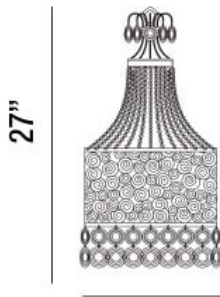

CARAMEL, 2-LIGHT WALL MOUNT

PRODUCT DETAILS

No.	:	19481-012
Product Color	:	ANCIENT BRONZE
Shade / Accent Colour	:	CLEAR
Diameter	:	13.75"
Height	:	27.125"
Ext	:	7.375"
Weight	:	5lbs

LIGHT SOURCE DETAILS

ITEM NO.	FINISH	SHADE
19481-012	ANCIENT BRONZE	CLEAR

 7 1/2"

13 3/4"

TECHNICAL DETAILS

Canopy / Backplate Height	:	0.8"
Canopy / Backplate Dia.	:	6"
Adjustable Lamp Head	:	No
Approval	:	

PROJECT INFORMATION