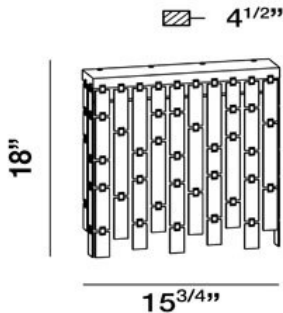

PROJECT INFORMATION

Job Name: Date: Type:

Comments: