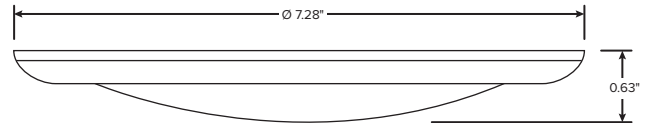

Key Features & Benefits:

- Slim, No Driver Design
- Surface Mount
- Compatible with 3/0 & 4/0 J-Boxes
- Triac Dimmable (120V)
- 90+ CRI

Project: _____ Date: _____

Catalog #: _____

Notes: _____

Technical Specifications:

Power: 15 Watts
 Input Voltage: 120 VAC
 Kelvin: 2700K, 3000K, 4000K
 CRI: 90+
 Lumen Output: Up to 1,150
 Efficacy (lm/W): Up to 77 Lumens per Watt
 Rated Life (hrs): >50,000
 Dimensions (x H): 7.28" x 0.63"
 Weight (lbs): 0.6