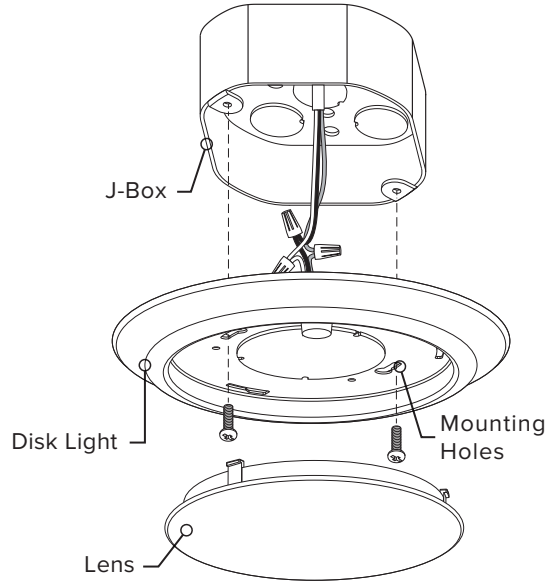

Install Guide:
Standard Installation