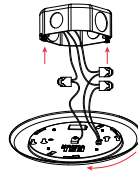

**Dimensions:**

4" Disk

6" Disk

### Installation:

Suitable for Ceiling or Wall Mount

**1** Insert the included mounting screws into the junction box. Fixtures are compatible with single gang, 3.5" and 4" J boxes as well as single gang mud rings. The 4" fixture requires the included mounting bracket for 3.5" and 4" J boxes.

**2** Remove the lens from the fixture by twisting it counter clockwise.

**3** Locate the CCT switch on the center of the disk and select your desired setting.

**4** Use included 4-port connectors to connect the wires. Ensure the copper ground is secure. Arrange the wires into the back of the junction box.

**5** Align the holes on the fixture with the mounting screws. Attach the fixture to the junction box by twisting clockwise until it locks into place.

**6** Reinstall the lens onto the fixture by rotating it clockwise until it locks in place.