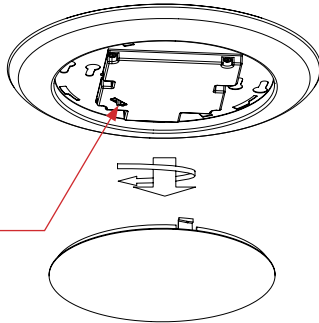

Project: \_\_\_\_\_

Date: \_\_\_\_\_

Catalog #: \_\_\_\_\_

Notes: \_\_\_\_\_

**Product Specifications:**

Wattage: 15W  
 Selectable Kelvin:  
 2700K–3000K–3500K–4000K–5000K  
 Lumen Output: Up to 1,100  
 Efficacy (lm/W): Up to 67 Lumens per Watt  
 Input Voltage: 120 VAC  
 Input Current: 0.13 Amps  
 CRI: 90+  
 Operational Lifetime: 50,000 hrs  
 Dimensions (Ø x H): Ø7.32" x 0.95"  
 Product Weight: 6.63 oz

### Catalog Data:

ITEM#	WATTS	SELECTABLE KELVIN	MAX LUMEN OUTPUT	EFFICACY (lm/W)	DIMENSIONS
ESL-DSK-4-10W-42750	10W	2700K	600	60	Ø5.98" x H 0.95"
		3000K	620	62	
		3500K	610	61	
		4000K	630	63	
		5000K	660	66	
ESL-DSK-4-10W-42750-BZ	10W	2700K	600	60	Ø5.98" x H 0.95"
		3000K	620	62	
		3500K	610	61	
		4000K	630	63	
		5000K	660	66	
ESL-DSK-6-15W-42750	15W	2700K	950	63	Ø7.32" x H 0.95"
		3000K	1050	70	
		3500K	950	63	
		4000K	1000	67	
		5000K	1100	73	
ESL-DSK-6-15W-42750-BZ	15W	2700K	950	63	Ø7.32" x H 0.95"
		3000K	1050	70	
		3500K	950	63	
		4000K	1000	67	
		5000K	1100	73	
ESL-DSK-6-15W-42750-CP24 <sup>†</sup>	15W	2700K	950	63	Ø7.32" x H 0.95"
		3000K	1050	70	
		3500K	950	63	
		4000K	1000	67	
		5000K	1100	73	

**Dimensions:**

4" Disk

6" Disk

**5** Align the holes on the fixture with the mounting screws. Attach the fixture to the junction box by twisting clockwise until it locks into place.

**6** Reinstall the lens onto the fixture by rotating it clockwise until it locks in place.