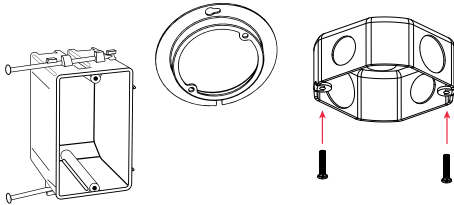

**Dimensions:**

4" Disk

6" Disk

### Installation:

Suitable for Ceiling or Wall Mount

**1** Insert the included mounting screws into the junction box. Fixtures are compatible with single gang, 3.5" and 4" J boxes as well as single gang mud rings. The 4" fixture requires the included mounting bracket for 3.5" and 4" J boxes.