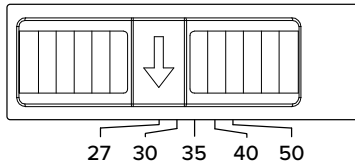

Easy Select Kelvin Switch on Backplate

Ordering Guide:

ESL	-	TYPE	-	SIZE	-	WATTS	-	GENERATION	-	SELECTABLE KELVIN	-	EMG
ESL	-	DDSK	-	S9	-	20W	-	1	-	2750	-	EMG
		(DDSK) Decorative Disk		(S9) Square 9"		(20W) 20 Watts		(1) 1st Generation		(2750) 2700K, 3000K, 3500K, 4000K, 5000K