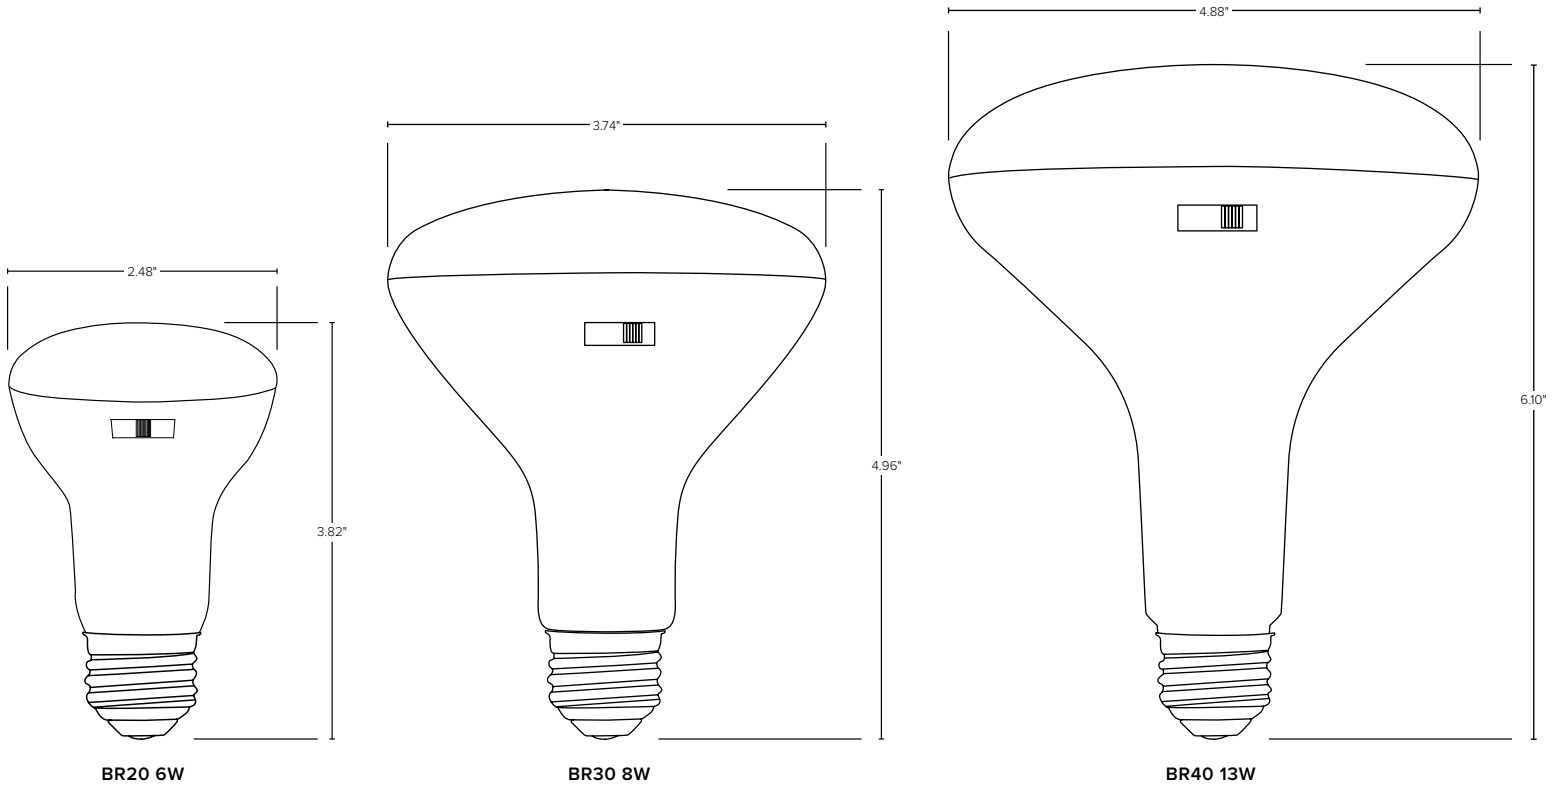

Key Features & Benefits:

- Selectable Kelvin
  2700K–3000K–3500K–4000K–5000K
- Triac Dimmable (120 VAC)
- 90 CRI
- Frosted Lens Produces Smooth, Diffused Light
- 5 Year Warranty

Project: _____

Date: _____

Catalog #: _____

Notes: _____

Product Specifications:

Wattage: 6 Watts

Selectable Kelvin:

2700K–3000K–3500K–4000K–5000K

Lumen Output: Up to 450

Efficacy (lm/W): Up to 75 Lumens per Watt

Input Voltage: 120 VAC

CRI: 90+

Base: E26

Operational Lifetime: 15,000 hrs

Dimensions: Ø 2.48" x 3.82"

Ordering Guide:

ESL	-	TYPE	-	WATTS	-	GENERATION	-	SELECTABLE KELVIN
ESL	-	BR20	-	6W	-	1	-	2750
		(BR20) BR20 Lamp		(6W) 6 Watts		(1) 1st Generation		(2750) 2700K–3000K–3500K–4000K–5000K

Catalog Data:

ITEM#	WATTAGE	WATTAGE EQUIVALENCY	SELECTABLE KELVIN	MAX LUMEN OUTPUT	MAX EFFICACY (lm/w)	DIMENSIONS
ESL-BR20-6W-12750	6W	40W	2700K–3000K–3500K–4000K–5000K	450	75	Ø 2.48" x H 3.82"
ESL-BR30-8W-12750	8.5W	65W	2700K–3000K–3500K–4000K–5000K	650	76	Ø 3.74" x H 4.96"
ESL-BR40-13W-12750	13W	90W	2700K–3000K–3500K–4000K–5000K	1,050	81	Ø 4.88" x H 6.10"

Dimensions:

Compatible Dimmers:

COMPATIBLE DIMMERS

6674 LEVITON

DVCL-153P LUTRON

CTCL-153P LUTRON

TGCL-153P LUTRON

MAELV-600 LUTRON