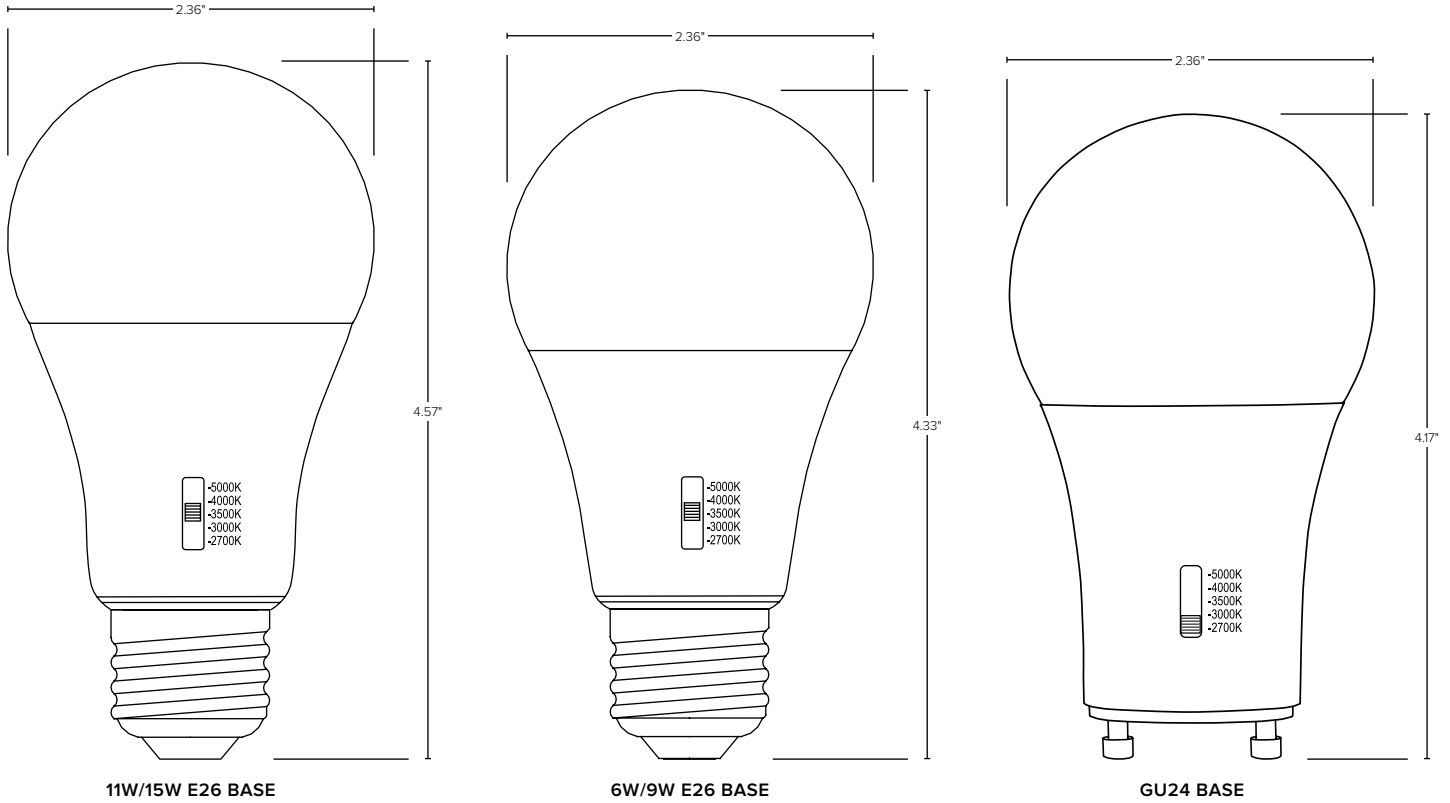

Dimensions:

Compatible Dimmers:

COMPATIBLE DIMMERS

6674 LEVITON

DVCL-153P LUTRON

CTCL-153P LUTRON

TGCL-153P LUTRON

MAELV-600 LUTRON