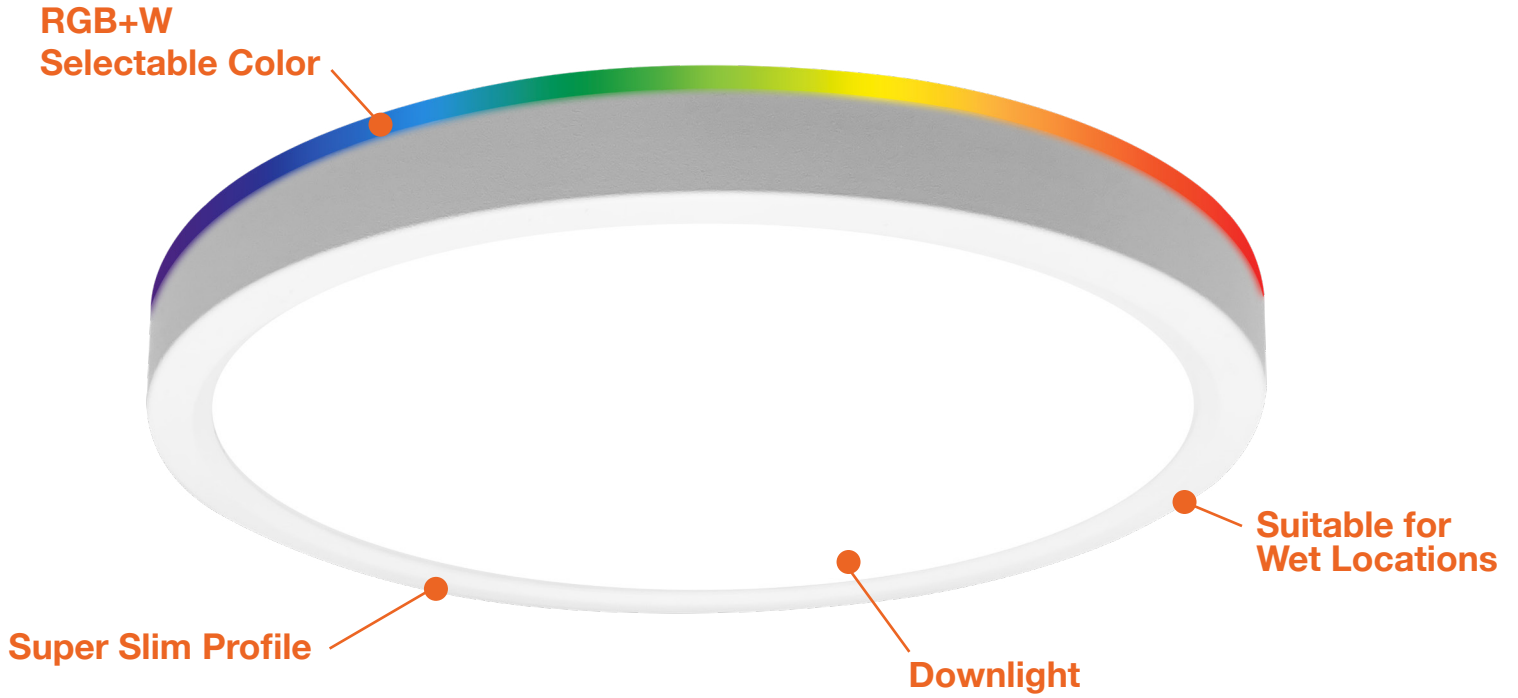

FEATURES

DIMENSIONS

PENDANT STEM MOUNT

Accessory Model	Description
STM-JBX-6-WH	6' Stem Mount (Adjustable length) White Finish
STM-JBX-6-BLK	6' Stem Mount (Adjustable length) Black Finish