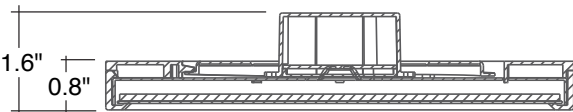

DIMENSIONS