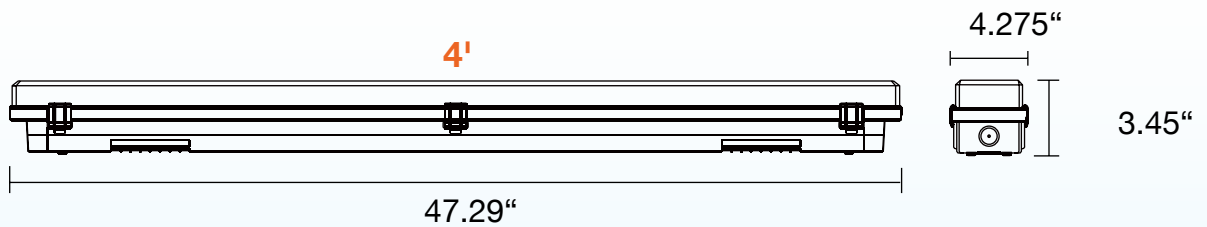

DIMENSIONS

Specs and model numbers are subject to change with or without notice