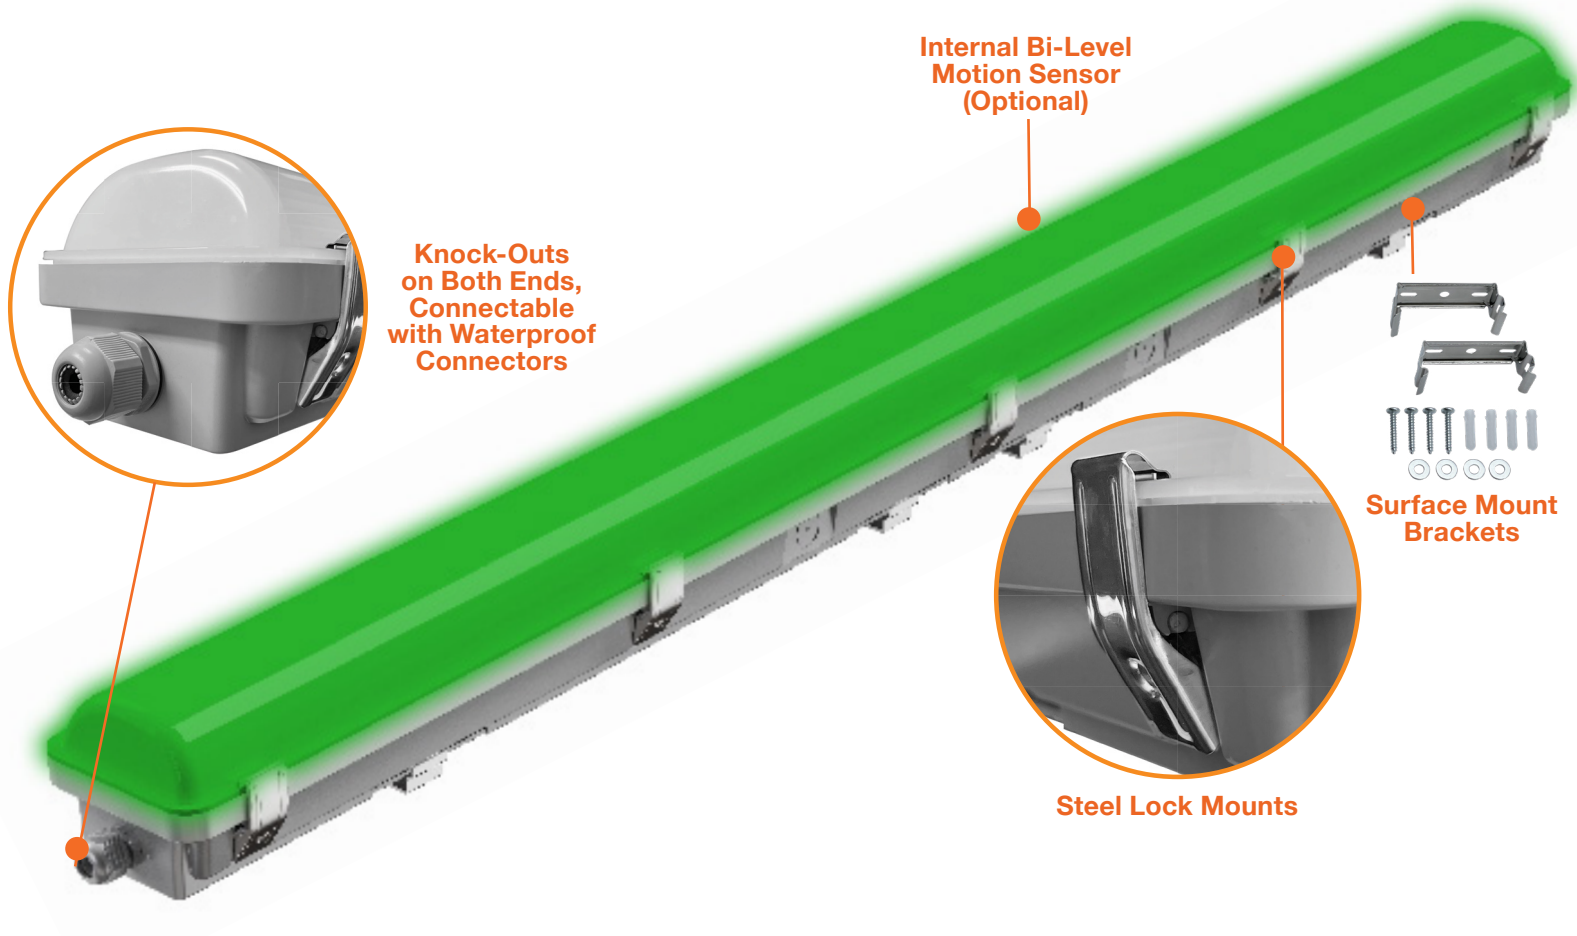

FEATURES

DIMENSIONS

Specs and model numbers are subject to change with or without notice