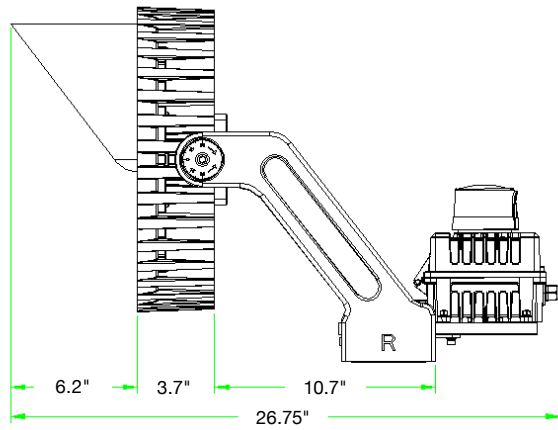

FEATURES

Shield Included
(Separately)

SPL-LSR
Laser beam pointer available

Optics on each chip
for the perfect beam
angle

Front

DIMENSIONS

Slip Fitter

EPA Rating & Gross Weight

Model	Weight	EPA Rating	Bug
LED-SPL-500W-RGB-YK-BLK	41 LBS.	3.0FT ²	B5-UO-G5

Models & Accessories

Model	Description
SPL-480V-DRIVER	480V Adder for Sports Light Stadium Fixture (600w requires 1. 1200w requires 2)
SPL-SF	Slip Fitter for Sports Light Stadium Fixture
SPL-LSR	Laser Aiming Device