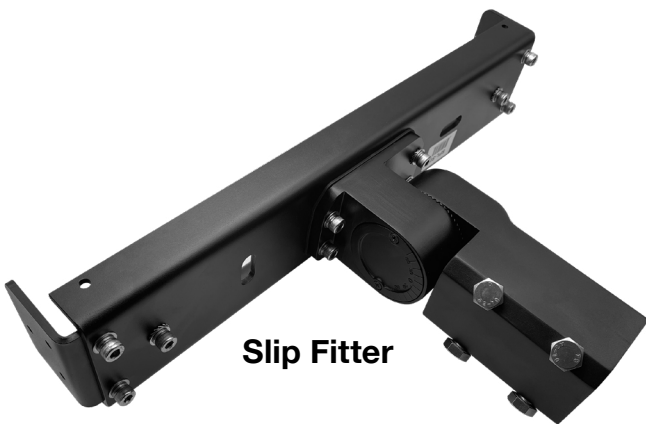

Applications:

- Sports Arenas and Recreational Fields
- Yard, Barn, Agriculture lighting
- High mast
- Outdoor Lighting

Product Information:

- Sturdy die-cast aluminum housing finished with corrosion free powder coat
- 5 beam angle options available
- Shield is included with every fixture
- Select-n-Switch Technology : 3-Power Selectable
- Instant-On to full brightness
- 3' power cord standard on all fixtures

Mounting & Installation:

- Standard yoke mount included
- Optional slip fitter available
- Head tilts up and down 90°
- Remote capable driver up to 40 feet away from the fixture
- See installation guide for more details

FEATURES

Shield Included
(Separately)

SPL-LSR
Laser beam pointer available

Optics on each chip
for the perfect beam
angle

Front

DIMENSIONS

Slip Fitter

EPA Rating & Gross Weight