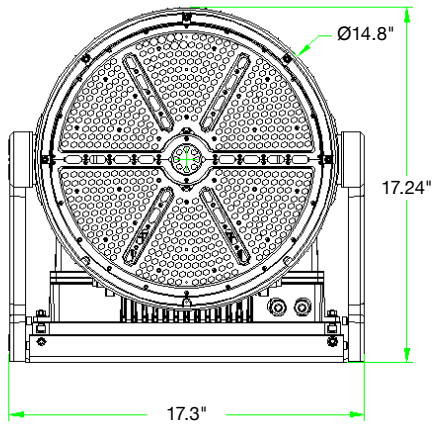

FEATURES

Shield Included
(Separately)

SPL-LSR
Laser beam pointer available

Optics on each chip
for the perfect beam
angle

Front

DIMENSIONS

Slip Fitter

EPA Rating & Gross Weight

Model	Weight	EPA Rating	Bug
LED-SPL-500W-RGB-YK-BLK	41 LBS.	3.0FT ²	B5-UO-G5

Models & Accessories

Model	Description
SPL-480V-DRIVER	480V Adder for Sports Light Stadium Fixture (600w requires 1. 1200w requires 2)
SPL-SF	Slip Fitter for Sports Light Stadium Fixture
SPL-LSR	Laser Aiming Device