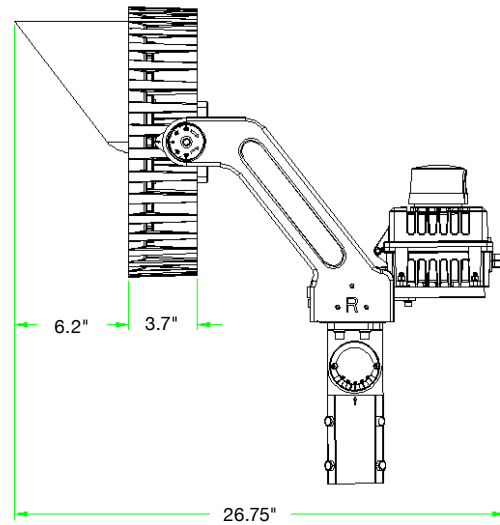

FEATURES

Shield Included
(Separately)

SPL-LSR
Laser beam pointer available

Optics on each chip
for the perfect beam
angle

Front

DIMENSIONS

Slip Fitter

EPA Rating & Gross Weight

Model	Weight	EPA Rating	Bug
LED-SPL-500W-RGB-YK-BLK	41 LBS.	3.0FT ²	B5-UO-G5

Models & Accessories

Model	Description
SPL-480V-DRIVER	480V Adder for Sports Light Stadium Fixture (600w requires 1. 1200w requires 2)
SPL-SF	Slip Fitter for Sports Light Stadium Fixture
SPL-LSR	Laser Aiming Device