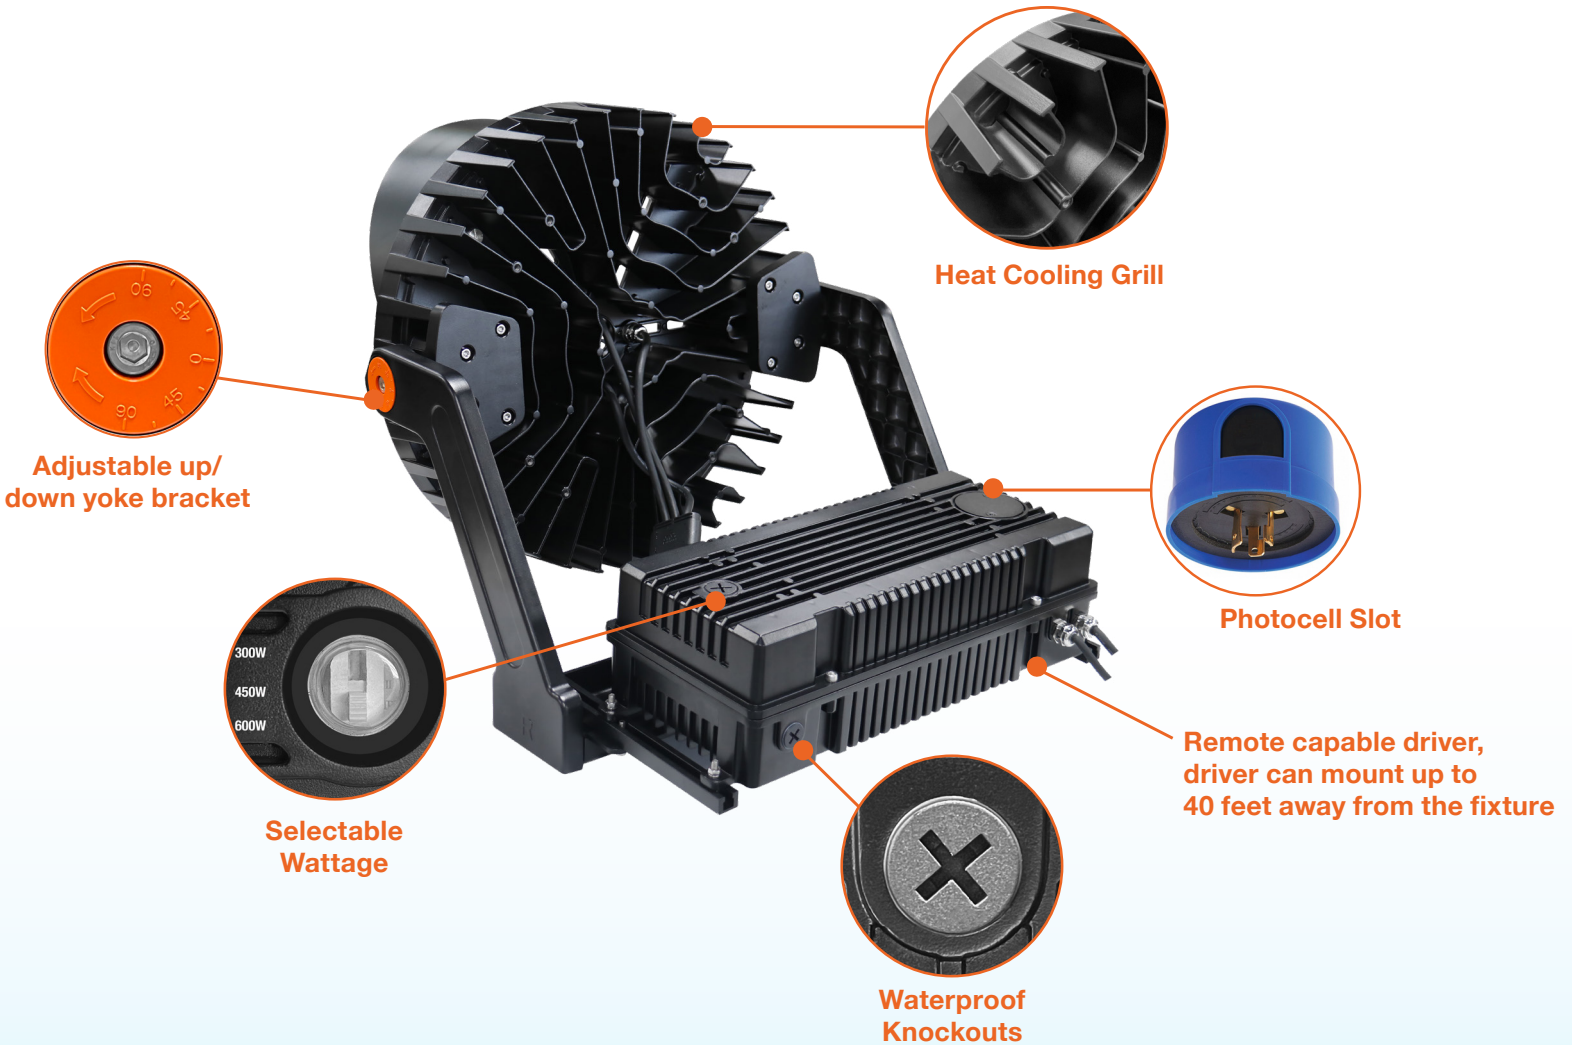

Applications:

- Sports Arenas and Recreational Fields
- Yard, Barn, Agriculture lighting
- High mast
- Outdoor Lighting

Product Information:

- Sturdy die-cast aluminum housing finished with corrosion free powder coat
- 5 beam angle options available
- Shield is included with every fixture
- Select-n-Switch Technology : 3-Power Selectable
- Instant-On to full brightness
- 3' power cord standard on all fixtures

Mounting & Installation:

- Standard yoke mount included
- Optional slip fitter available
- Head tilts up and down 90°
- Remote capable driver up to 40 feet away from the fixture
- See installation guide for more details

FEATURES

Shield Included
(Separately)

SPL-LSR
Laser beam pointer available

Optics on each chip
for the perfect beam
angle

Front

DIMENSIONS

Slip Fitter

EPA Rating & Gross Weight

Model	Weight	EPA Rating	Bug
LED-SPL-500W-RGB-YK-BLK	41 LBS.	3.0FT ²	B5-UO-G5

Models & Accessories

Model	Description
SPL-480V-DRIVER	480V Adder for Sports Light Stadium Fixture (600w requires 1. 1200w requires 2)
SPL-SF	Slip Fitter for Sports Light Stadium Fixture
SPL-LSR	Laser Aiming Device