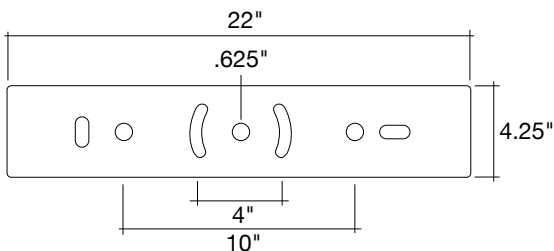

FEATURES

Shield Included
(Separately)

SPL-LSR
Laser beam pointer available

Optics on each chip
for the perfect beam
angle

Front

DIMENSIONS

Slip Fitter

EPA Rating & Gross Weight