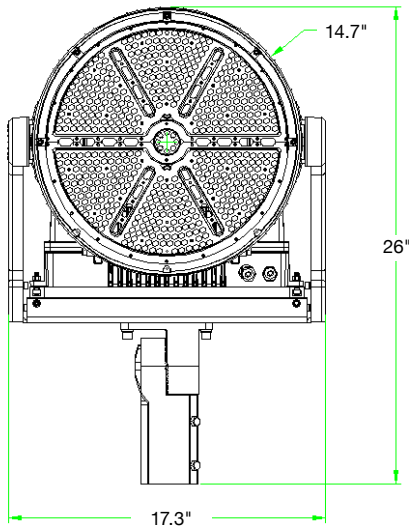

FEATURES

Shield Included
(Separately)

SPL-LSR
Laser beam pointer available

Optics on each chip
for the perfect beam
angle

Front

DIMENSIONS

Slip Fitter

EPA Rating & Gross Weight

Model	Weight	EPA Rating	Bug
LED-SPL-500W-RGB-YK-BLK	41 LBS.	3.0FT ²	B5-UO-G5

Models & Accessories

Model	Description
SPL-480V-DRIVER	480V Adder for Sports Light Stadium Fixture (600w requires 1. 1200w requires 2)
SPL-SF	Slip Fitter for Sports Light Stadium Fixture
SPL-LSR	Laser Aiming Device