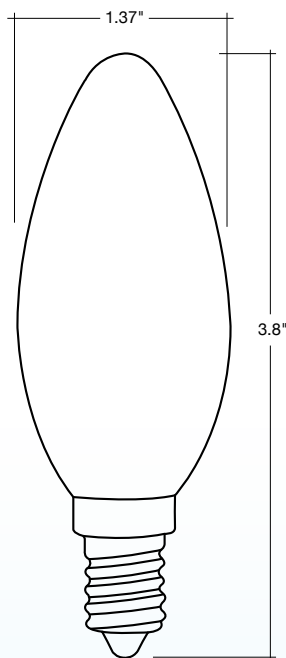

E-12 Bulb Filament Series

Detail Specifications

- IP Rating: Damp Location
- Material: Glass Clear Lens
- Beam Angle: Omni-Directional 360°
- Chip: Filament, R9- 78, CRI >90
- Operating Temperature: -4° - 114° F
- Average life (L70) of 25,000 hours