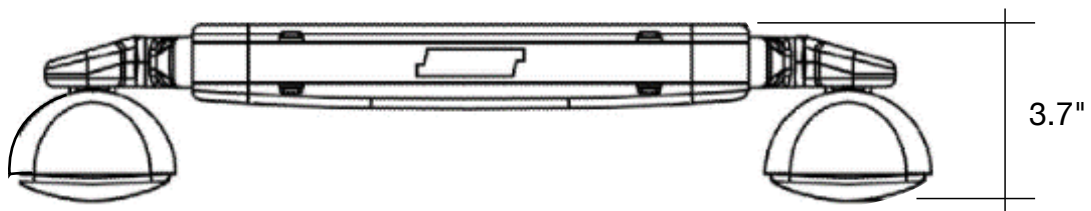

DIMENSIONS

Specs and model numbers are subject to change with or without notice.