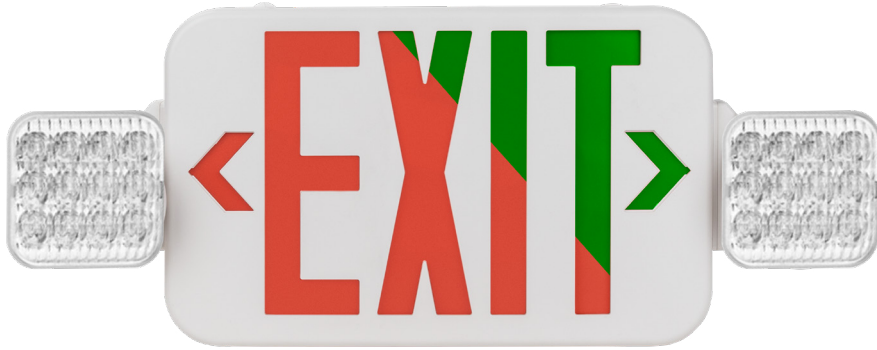

Emergency Exit Sign With Bug Eyes

Project: _____ Part #: _____
Type: _____

Emergency Exit Signs

Detail Specifications:

- Finish: White Finish
- IP Rating: IP20, Dry Location
- Wattage: 3.5W
- Lumens: 140
- Operating Temperature: -40° - 104° F
- Lens: Red or Green
- Remoted Capable
- Compatible with: LED-EM-RC-1, LED-EM-RC-2
- Average life (L70) of 50,000 hours

Applications:

- Exit Doors
- Corridor Intersections
- Exit Stairways
- Exit Rramps

Product Information:

- Built-in test switch and charge indicator
- Injection-molded thermoplastic housing, PC cover
- Backup Time: >90 minutes
- Recharge time: 24 hours
- Single Face
- 6" height letters with 3/4" stroke, viewable from 100ft away

Fire-Retardant

Adjustable Knuckle

Super Bright COB LED

Wall & Ceiling Mount

DIMENSIONS

Specs and model numbers are subject to change with or without notice.