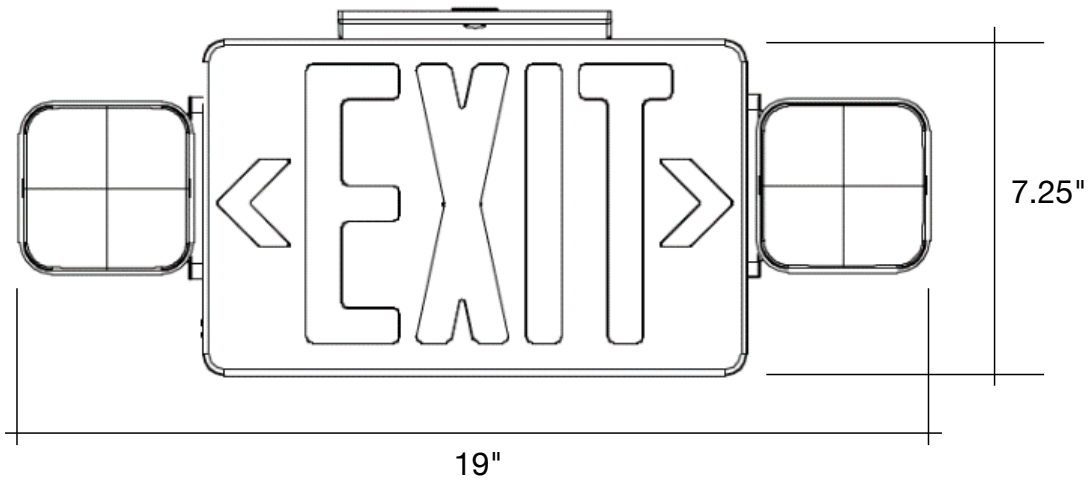

Emergency Exit Sign With Bug Eyes

Project: _____ Part #: _____
Type: _____

Emergency Exit Signs

Detail Specifications:

- Finish: White Finish
- IP Rating: IP20, Dry Location
- Wattage: 3.5W
- Lumens: 140
- Operating Temperature: -40° - 104° F
- Lens: Red or Green
- Remoted Capable
- Compatible with: LED-EM-RC-1, LED-EM-RC-2
- Average life (L70) of 50,000 hours

Fire-Retardant

Adjustable Knuckle

Super Bright COB LED

Wall & Ceiling Mount

DIMENSIONS

Specs and model numbers are subject to change with or without notice.