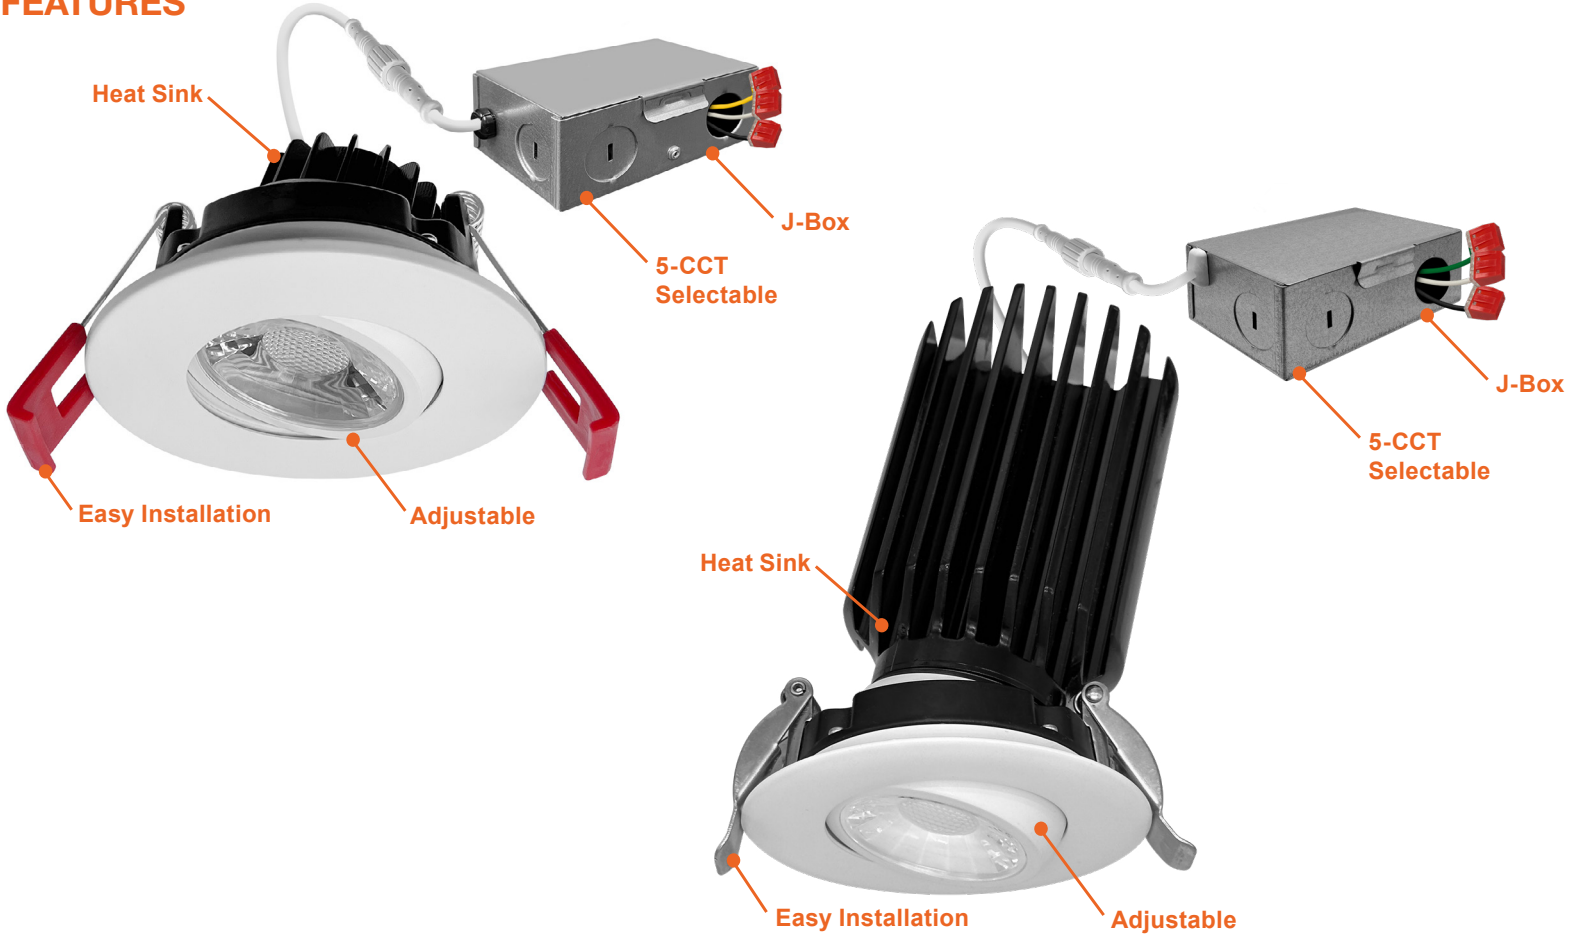

FEATURES

DIMENSIONS

ACCESSORIES

White (-WH-SQ)

Black (-BLK-SQ)

Nickel (-BN-R)

Nickel (-BN-SQ)

CUNV-NC-ICAT-7H
Universal Pre-Mounting Plate
13 7/8" x 15 1/8"

CUNV-JBX-RI-XL
7" x 26"

JBX-EXT
6' / 10' / 12' Extension Cable

LED-EMB-25W-HV-0/10V-2P

OPTIC-42X14-24D
OPTIC-42X14-60D

Model	Voltage	Watts	Lumens	Color	CRI
LED-DLJBX-ADJ-3-8W-5CCT-WH-R	120V	8w	600	27/30/35/40/50K	>90
LED-DLJBX-ADJ-3-8W-5CCT-BLK-R	120V	8w	600	27/30/35/40/50K	>90
LED-DLJBX-ADJ-3-12W-5CCT-WH-R	120V	12w	1000	27/30/35/40/50K	>90
LED-DLJBX-ADJ-3-12W-5CCT-BLK-R	120V	12w	1000	27/30/35/40/50K	>90
LED-DLJBX-ADJ-3-6W-3WD-WH-R	120V	6w	450	30-->18k	>90
LED-DLJBX-ADJ-3-6W-3WD-BLK-R	120V	6w	450	30-->18k	>90

TRIMS

Accessory	Description
DLJBX-ADJ-3-TRIM-WH-SQ	3" Gimbal Square Trim White Finish
DLJBX-ADJ-3-TRIM-BN-R	3" Gimbal Round Trim Brushed Nickel
DLJBX-ADJ-3-TRIM-BN-SQ	3" Gimbal Square Trim Brushed Nickel
DLJBX-ADJ-3-TRIM-BLK-SQ	3" Gimbal Square Trim Black Finish

CONSTRUCTION PLATES

Accessory	Description
CUNV-NC-ICAT-7H	1" 2"3" 3.5" 4" 5" 6" Universal Pre-Mounting New Construction Plate
CUNV-JBX-RI-XL	Universal tough in plate (Extra Long)

EXTENSION CABLE

Accessory	Description
JBX-EXT-6'-TRI	6" Extension Cable
JBX-EXT-10'-TRI	10" Extension Cable
JBX-EXT-12'-TRI	12" Extension Cable

EMERGENCY BACKUP

Accessory	Description
LED-EMB-25W-HV-0/10V-2P	Up to 24W fixtures

OPTICS

Accessory	Description
OPTIC-42X14-24D	24 Degree Field Install Lens
OPTIC-42X14-60D	60 Degree Field Install Lens

TESTED COMPATIBLE DIMMERS

Other dimmers may be compatible but have not been tested. Please contact us for more information.

TRIAC/ELV Dimmers

Lutron	Leviton	Legrand	Cooper
AYCL-153P	6633	ADTP703TU	9540
DV-600PR	6674	H703PTW	DAL06P
DVCL-153P	6602		
MACL-153MH	IPL06		
MRF2-6CL			
D-600P			
NTELV-300P			
S-600P			
CT-600P			
CTCL-153P			
TG-600P			
TCCL-153P