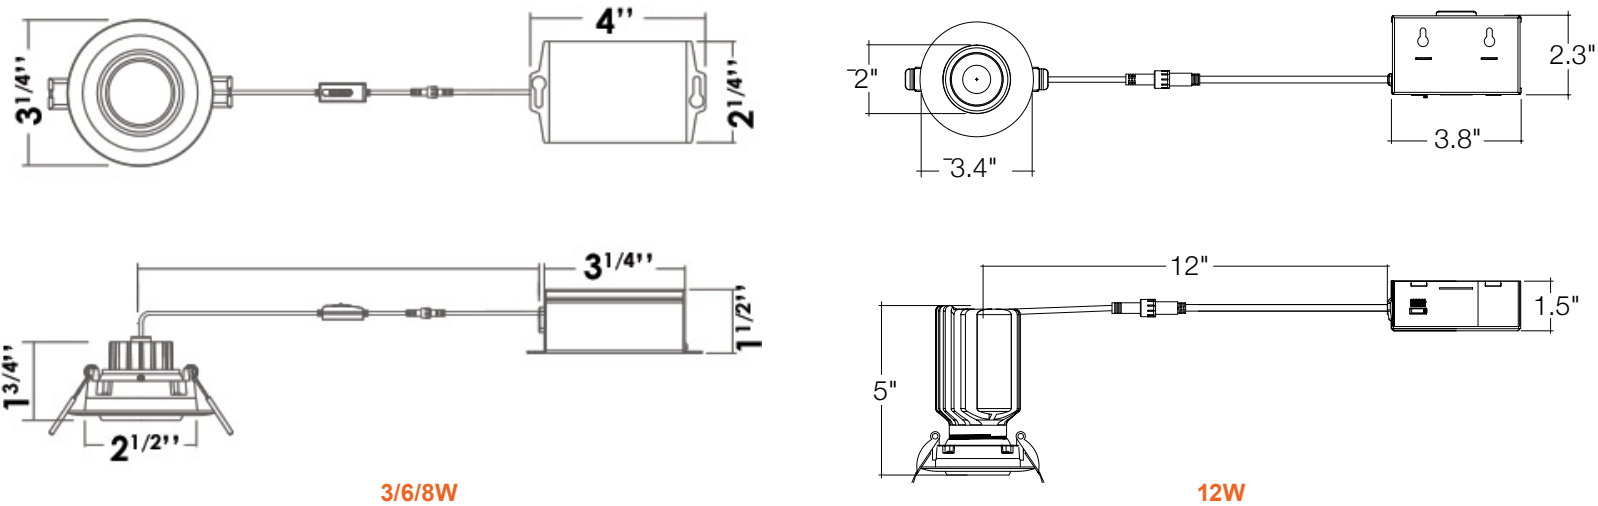

Specs and model numbers are subject to change with or without notice.