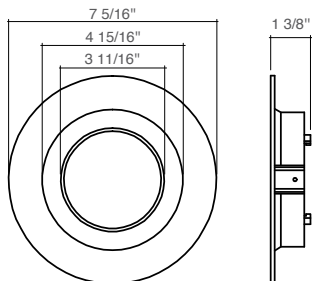

Trims	New Construction Plates	Extension Cables	Emergency Backup ¹ (field install)	Goof Ring	Optics
DLJBX-6RG-TRIM-WH-SQ White Square	CUNV-NC-ICAT-7H Universal Plate with Hanging Bars	JBX-EXT-6'-2PIN 6' Extension	LED-EMB-25W-HV -0/10V-2P Up to 24W fixtures	GR-6-WH 6.3-10" Width	OPTIC-90X25 -24D 24 Degree Field Install Lens
DLJBX-6RG-TRIM-BLK-R Black Round	C6-JBX-RI 6" Rough in plate	JBX-EXT-10'-2PIN 10' Extension			OPTIC-90X25 -60D 60 Degree Field Install Lens
DLJBX-6RG-TRIM-BLK-SQ Black Square	CUNV-JBX-RI-XL Universal Rough In Plate Extra Long	JBX-EXT-12'-2PIN 12' Extension			

1. Field installable. Lasts 90 minutes.

Specs and model numbers are subject to change with or without notice.

FEATURES

DIMENSIONS

6" Round Trim

6" Square Trim

SnapTrim-Line: 6" Regressed Downlights

5-CCT Selectable