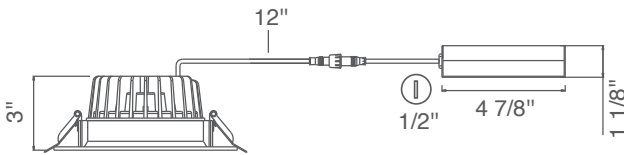

DIMENSIONS

6" Round Trim