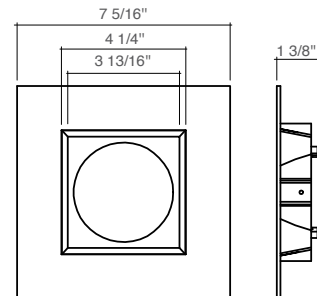

Trims	New Construction Plates	Extension Cables	Emergency Backup ¹ (field install)	Goof Ring	Optics
DLJBX-6RG-TRIM-WH-SQ White Square	CUNV-NC-ICAT-7H Universal Plate with Hanging Bars	JBX-EXT-6'-2PIN 6' Extension	LED-EMB-25W-HV -0/10V-2P Up to 24W fixtures	GR-6-WH 6.3-10" Width	OPTIC-90X25 -24D 24 Degree Field Install Lens
DLJBX-6RG-TRIM-BLK-R Black Round	C6-JBX-RI 6" Rough in plate	JBX-EXT-10'-2PIN 10' Extension			OPTIC-90X25 -60D 60 Degree Field Install Lens
DLJBX-6RG-TRIM-BLK-SQ Black Square	CUNV-JBX-RI-XL Universal Rough In Plate Extra Long	JBX-EXT-12'-2PIN 12' Extension			

1. Field installable. Lasts 90 minutes.

Specs and model numbers are subject to change with or without notice.

FEATURES

DIMENSIONS

6" Round Trim

6" Square Trim

SnapTrim-Line: 6" Regressed Downlights

5-CCT Selectable