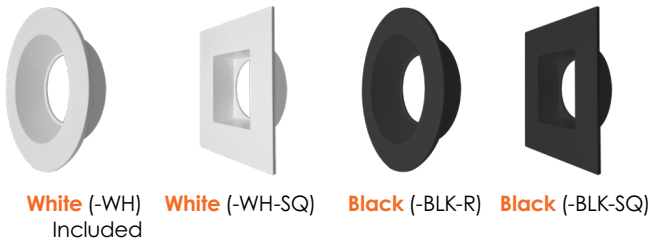

SnapTrim-Line: 6" Regressed Downlights

5-CCT Selectable

ACCESSORIES

Model	Voltage	Watts	Lumens	Color	CRI
LED-DLJBX-6RG-24W-5CCT-WH-R	120V	24w	1800	27/30/35/40/50K	>90

TRIMS

Accessory	Description
DLJBX-6RG-TRIM-WH-SQ	6" Regressed Gimbal White Square Trim
DLJBX-6RG-TRIM-BLK-R	6" Regressed Gimbal Black Round Trim
DLJBX-6RG-TRIM-BLK-SQ	6" Regressed Gimbal Black Square Trim

CONSTRUCTION PLATES

Accessory	Description
CUNV-NC-ICAT-7H	1" 2"3" 3.5" 4" 5" 6" Universal Pre-Mounting New Construction Plate
C6-JBX-RI	6" Rough In Plate
CUNV-JBX-RI-XL	Universal tough in plate (Extra Long)

EXTENSION CABLE

Accessory	Description
JBX-EXT-6'-2PIN	6" Extension Cable
JBX-EXT-10'-2PIN	10" Extension Cable
JBX-EXT-12'-2PIN	12" Extension Cable

BATTERY BACK-UP

Accessory	Description
LED-EMB-25W-HV-0/10V-2P	Up to 24W fixtures

OPTICS

Accessory	Description
OPTIC-90X25-24D	24 Degree Field Install Lens
OPTIC-90X25-60D	60 Degree Field Install Lens

GOOF RING

Accessory	Description
GR-6-WH	6.3-10" Width

TESTED COMPATIBLE DIMMERS

Other dimmers may be compatible but have not been tested. Please contact us for more information.

TRIAC/ELV Dimmers

Lutron	Leviton	Legrand	Cooper
AYCL-153P	6633	ADTP703TU	9540
DV-600PR	6674	H703PTW	DAL06P
DVCL-153P	6602		
MACL-153MH	IPL06		
MRF2-6CL			
D-600P			
NTELV-300P			
S-600P			
CT-600P			
CTCL-153P			
TG-600P			
TCCL-153P			

0-10V Dimmers

Lutron	Leviton	Wattstopper	Lightolier
DVTV	Illumitech - IP7	DCLV1	ZP600FAM120
NFTV			SR1200ZTUNV
NFTV