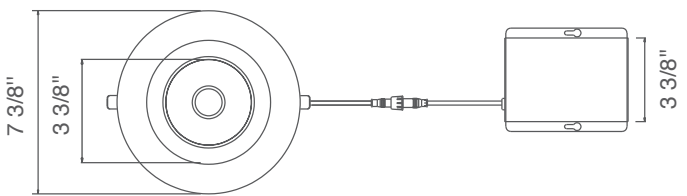

Series	Beam Angle	Emergency
LED-DLJBX-6RG-24W-5CCT-WH-R 1,800LM White Round	(Blank) 38° Degree 24D 24° Degree 60D 60° Degree	(Blank) No Emergency Backup EMB Emergency Backup

Optional Accessories (Order Separately)

Trims	New Construction Plates	Extension Cables	Emergency Backup ¹ (field install)	Goof Ring	Optics
DLJBX-6RG-TRIM-WH-SQ White Square	CUNV-NC-ICAT-7H Universal Plate with Hanging Bars	JBX-EXT-6'-2PIN 6' Extension	LED-EMB-25W-HV -0/10V-2P Up to 24W fixtures	GR-6-WH 6.3-10" Width	OPTIC-90X25 -24D 24 Degree Field Install Lens
DLJBX-6RG-TRIM-BLK-R Black Round	C6-JBX-RI 6" Rough in plate	JBX-EXT-10'-2PIN 10' Extension			OPTIC-90X25 -60D 60 Degree Field Install Lens
DLJBX-6RG-TRIM-BLK-SQ Black Square	CUNV-JBX-RI-XL Universal Rough In Plate Extra Long	JBX-EXT-12'-2PIN 12' Extension			

1. Field installable. Lasts 90 minutes.

Specs and model numbers are subject to change with or without notice.

FEATURES

DIMENSIONS

6" Round Trim

6" Square Trim

SnapTrim-Line: 6" Regressed Downlights

5-CCT Selectable