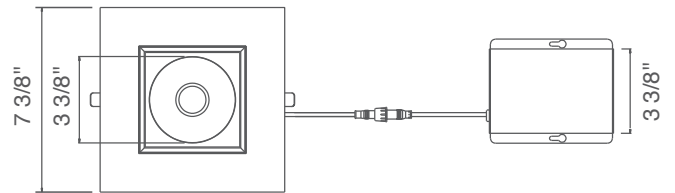

Trims	New Construction Plates	Extension Cables	Emergency Backup ¹ (field install)	Goof Ring	Optics
DLJBX-6RG-TRIM-WH-SQ White Square	CUNV-NC-ICAT-7H Universal Plate with Hanging Bars	JBX-EXT-6'-2PIN 6' Extension	LED-EMB-25W-HV -0/10V-2P Up to 24W fixtures	GR-6-WH 6.3-10" Width	OPTIC-90X25 -24D 24 Degree Field Install Lens
DLJBX-6RG-TRIM-BLK-R Black Round	C6-JBX-RI 6" Rough in plate	JBX-EXT-10'-2PIN 10' Extension			OPTIC-90X25 -60D 60 Degree Field Install Lens
DLJBX-6RG-TRIM-BLK-SQ Black Square	CUNV-JBX-RI-XL Universal Rough In Plate Extra Long	JBX-EXT-12'-2PIN 12' Extension			

1. Field installable. Lasts 90 minutes.

Specs and model numbers are subject to change with or without notice.

FEATURES

DIMENSIONS

6" Round Trim

6" Square Trim

SnapTrim-Line: 6" Regressed Downlights

5-CCT Selectable