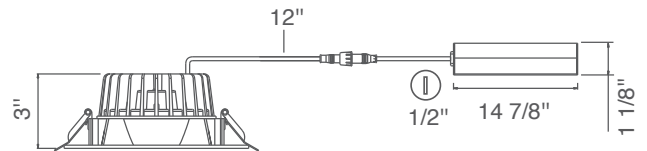

Trims	New Construction Plates	Extension Cables	Emergency Backup ¹ (field install)	Goof Ring	Optics
DLJBX-6RG-TRIM-WH-SQ White Square	CUNV-NC-ICAT-7H Universal Plate with Hanging Bars	JBX-EXT-6'-2PIN 6' Extension	LED-EMB-25W-HV -0/10V-2P Up to 24W fixtures	GR-6-WH 6.3-10" Width	OPTIC-90X25 -24D 24 Degree Field Install Lens
DLJBX-6RG-TRIM-BLK-R Black Round	C6-JBX-RI 6" Rough in plate	JBX-EXT-10'-2PIN 10' Extension			OPTIC-90X25 -60D 60 Degree Field Install Lens
DLJBX-6RG-TRIM-BLK-SQ Black Square	CUNV-JBX-RI-XL Universal Rough In Plate Extra Long	JBX-EXT-12'-2PIN 12' Extension			

1. Field installable. Lasts 90 minutes.

Specs and model numbers are subject to change with or without notice.

FEATURES

DIMENSIONS

6" Round Trim

6" Square Trim

SnapTrim-Line: 6" Regressed Downlights

5-CCT Selectable