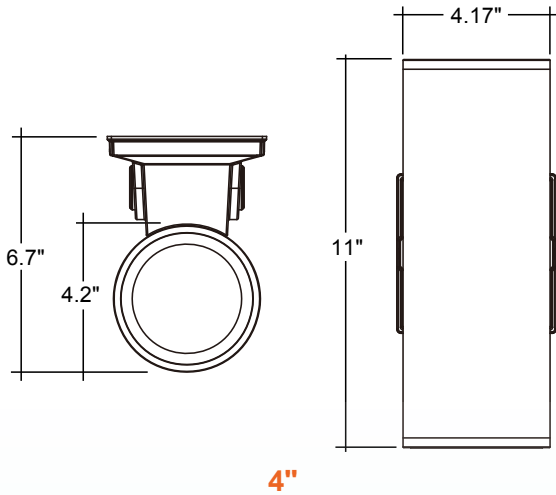

### Mounting & Installation:

- Mounts to 3 or 4" J-box
- Covers a standard 4" recessed j-box

**DIMENSIONS**

**ACCESSORIES**

**BEAM**

Accessory Model	Description
CYA-UD-4-OPTIC-15	Cylinder: ARCY-Line Optic (Field Install)
CYA-UD-6-OPTIC-15	Cylinder: ARCY-Line Optic (Field Install)