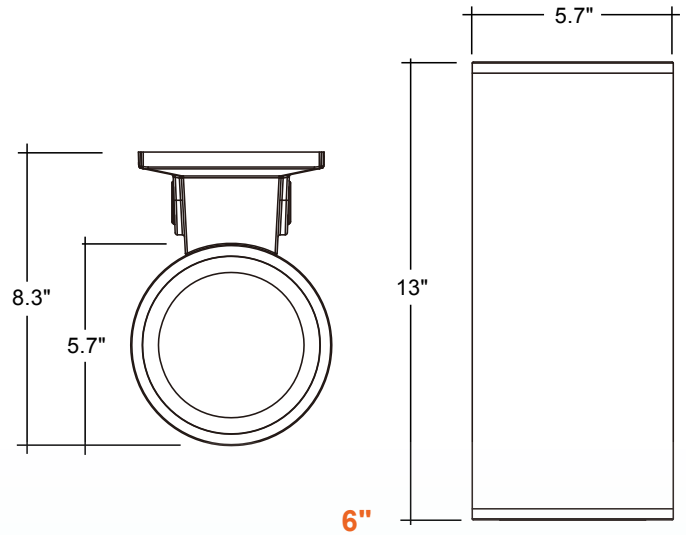

### Mounting & Installation:

- Mounts to 3 or 4" J-box
- Covers a standard 4" recessed j-box

**DIMENSIONS**

**ACCESSORIES**

**BEAM**

Accessory Model	Description
CYA-UD-4-OPTIC-15	Cylinder: ARCY-Line Optic (Field Install)
CYA-UD-6-OPTIC-15	Cylinder: ARCY-Line Optic (Field Install)