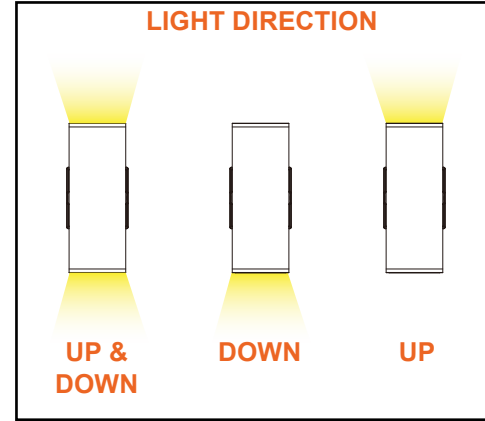

### Detail Specification:

- Finish: Bronze, Black, White
- IP Rating: Wet Location IP65
- Beam Angle: 40° standard (other optics available)
- CCT: 30/40/50K Selectable
- Chip: SMD 2835, R9 >50, CRI >80
- Operating Temperature: -40° - 122° F
- Lens: Clear glass with optics
- Average life (L70) of 50,000 hours

Specs and model numbers are subject to change with or without notice.

**FEATURES**

Clear Lens with Optics

Die-Cast Aluminum

Corrosion Free Powder Coat

Light Options — 3Watt Selectable

Quick Disconnect Photocell — 3-CCT Selectable