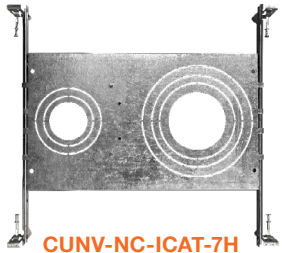

CUNV-NC-ICAT-7H
13 7/8" x 15 1/8"