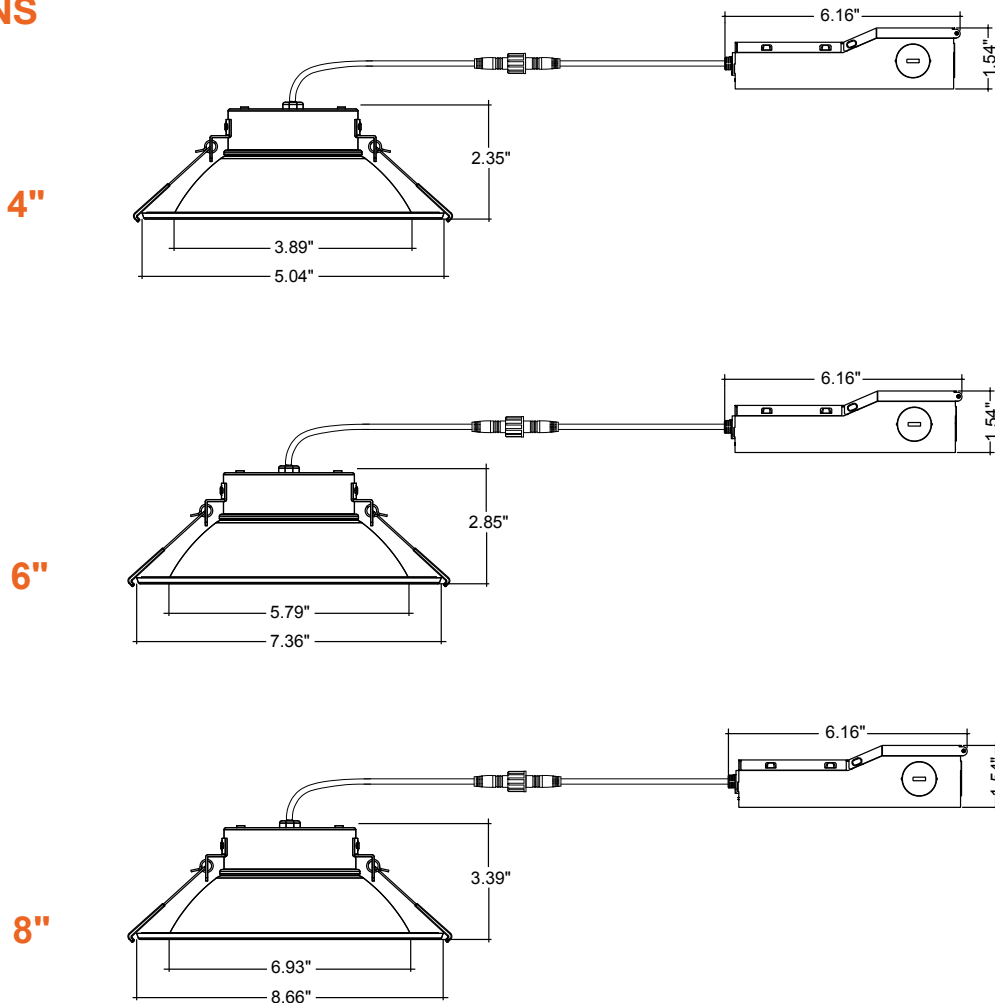

1. HV: Step down transformer into 4" j-box

Optional Accessories (Order Separately)

Trim Options	Goof Ring	New Construction Plates	Emergency Backup ¹ (Field Install)	Extension Cables (Remote mount driver)
CMDEX-TRIM-4-CSH-WH 4" Clear-Specular Haze Reflector	GR-4-WH 4-8" Width	CUNV-NC-ICAT-7H Universal plate w/ hanging bars	LED-EMB-8W-HV -0/10V-2P 8W Emergency Backup	EXT-10FT 10ft.
CMDEX-TRIM-4-BLK 4" Black Reflector	GR-6-WH 6.3-10" Width	CUNV-JBX-RI-XL Universal tough in plate. Extra long.	LED-EMB-15W-HV -0/10V-2P 15W Emergency Backup	EXT-20FT 20ft.
CMDEX-TRIM-6-CSH-WH 6" Clear-Specular Haze Reflector	GR-8-WH 8-12.5" Width			
CMDEX-TRIM-6-BLK 6" Black Reflector	GR-10-WH 9-14.1" Width			
CMDEX-TRIM-8-CSH-WH 8" Clear-Specular Haze Reflector				
CMDEX-TRIM-8-BLK 8" Black Reflector				

1. Field installable. Lasts 90 minute

Specs and model numbers are subject to change with or without notice

FEATURES

DIMENSIONS

ACCESSORIES

CMDEX-TRIM-4-CSH-WH
CMDEX-TRIM-6-CSH-WH
CMDEX-TRIM-8-CSH-WH

CMDEX-TRIM-4-BLK
CMDEX-TRIM-6-BLK
CMDEX-TRIM-8-BLK