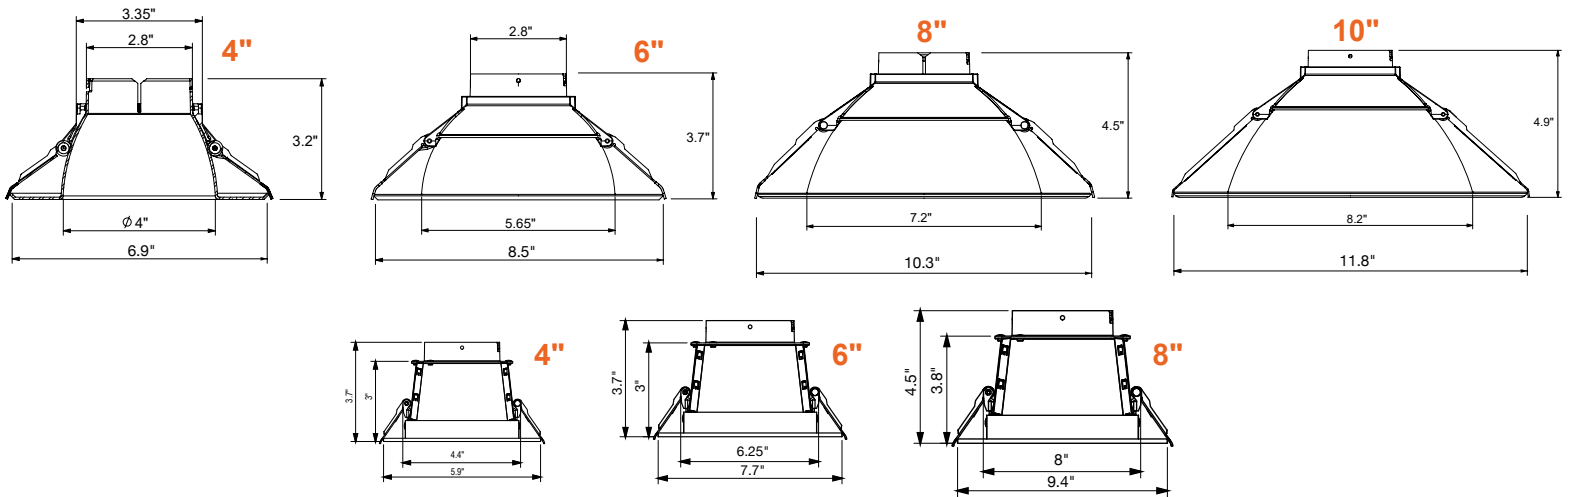

DOWNLIGHT TRIMS