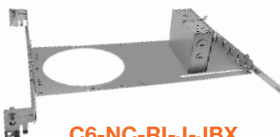

GR-4-WH
GR-6-WH
GR-8-WH
GR-10-WH

C4-NC-RI-J-JBX
17" W x 6.5" D x 3.5" H
5" Hole
14" Min. Extend
25" Max. Extend
(Assembly Required)

C6-NC-RI-J-JBX
18.5" W x 9" D x 4" H
6.25" Hole
14.25" Min. Extend
25" Max. Extend
(Assembly Required)