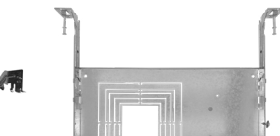

CUNV-NC-ICAT-6SQ
Universal Pre-Mounting Plate
13.75" x 14"