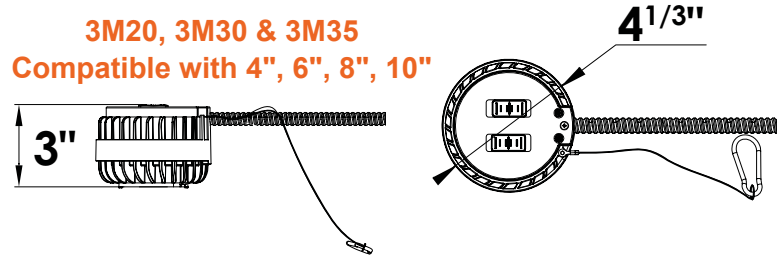

3M20, 3M30 & 3M35
Compatible with 4", 6", 8", 10"