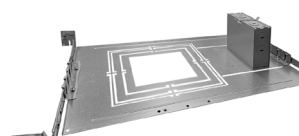

CUNV-NC-SQ-RI-J-JBX
21.2" W x 12" D x 1.6" H
(Assembly Required)