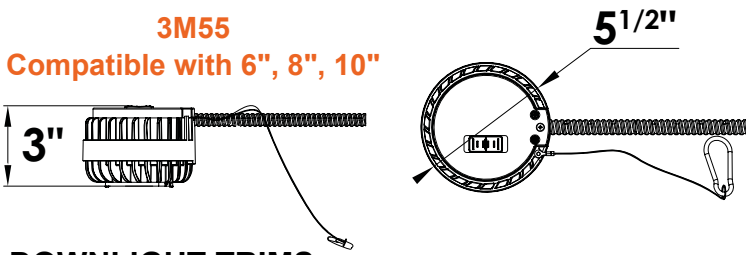

2. Only compatible with 3M20 & 3M30
3. Field installable. Lasts 90 minutes.

Specs and model numbers are subject to change with or without notice.

FEATURES

DIMENSIONS

DOWNLIGHT MODULE

3M55

Compatible with 6", 8", 10"