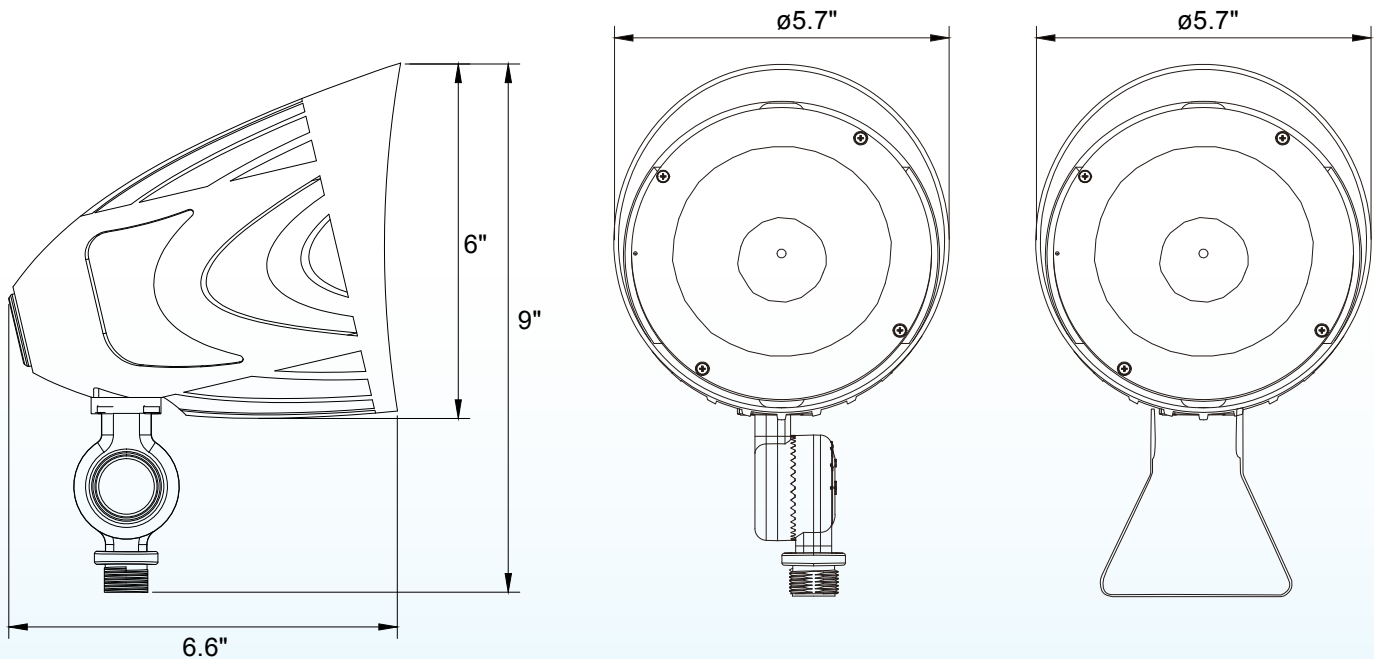

LED-BLT-3P25W-TRI-WH-KN-UNV

1/2" Knuckle - White Finish

LED-BLT-3P25W-TRI-BZ-TR-UNV

Trunnion - Bronze Finish

Specs and model numbers are subject to change with or without notice.

FEATURES

DIMENSIONS

CCT & WATT SELECTABLE