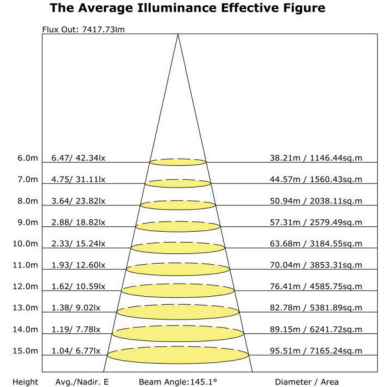

PHOTOMETRICS

40W

60W

ACCESSORIES

Accessory Model	Accessory Description
BDD-JBX-SLV	Silver J-Box Installation Cover
BDD-JBX-BZ	Bronze J-Box Installation Cover
TN-L-POLE	Pole Installation Tenon Bracket

Specs and model numbers are subject to change with or without notice. Customization of product is available.