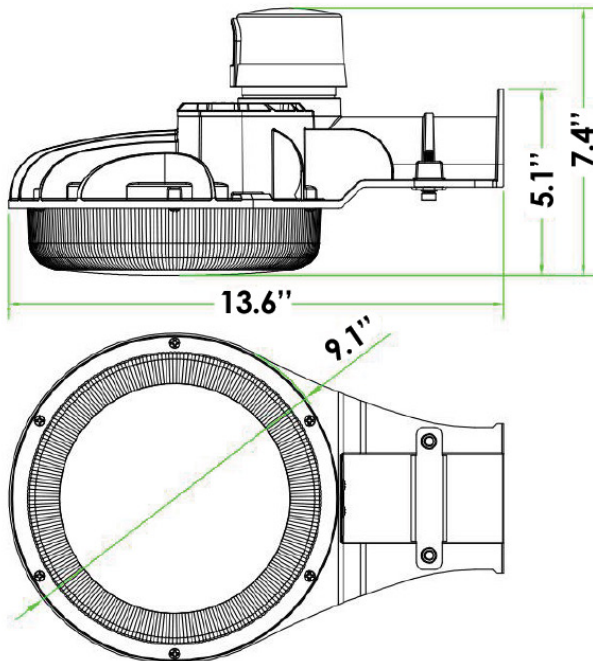

DIMENSIONS

Specs and model numbers are subject to change with or without notice. Customization of product is available.