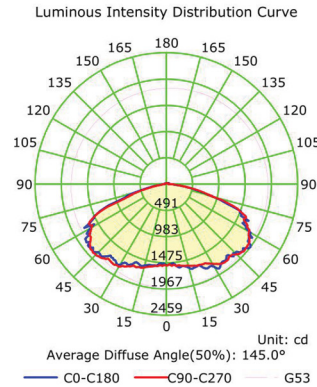

PHOTOMETRICS

40W

60W

ACCESSORIES

Accessory Model	Accessory Description
BDD-JBX-SLV	Silver J-Box Installation Cover
BDD-JBX-BZ	Bronze J-Box Installation Cover
TN-L-POLE	Pole Installation Tenon Bracket

Specs and model numbers are subject to change with or without notice. Customization of product is available.