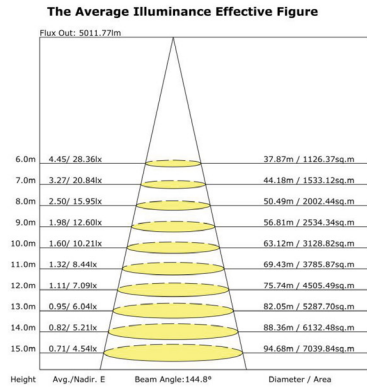

PHOTOMETRICS

40W