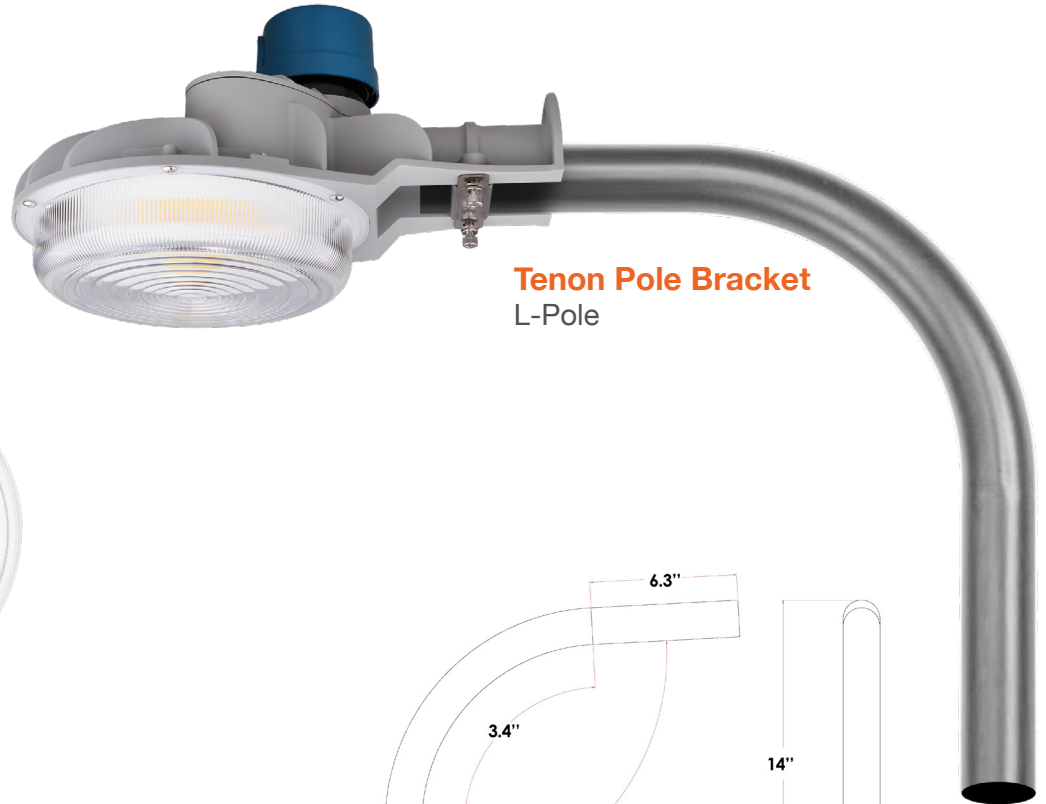

PHOTOMETRICS

40W

60W

ACCESSORIES

Tenon Pole Bracket
L-Pole

J-Box Installation Cover
Available in Silver and Bronze

Tenon Bracket Dimensions

Accessory Model	Accessory Description
BDD-JBX-SLV	Silver J-Box Installation Cover
BDD-JBX-BZ	Bronze J-Box Installation Cover
TN-L-POLE	Pole Installation Tenon Bracket