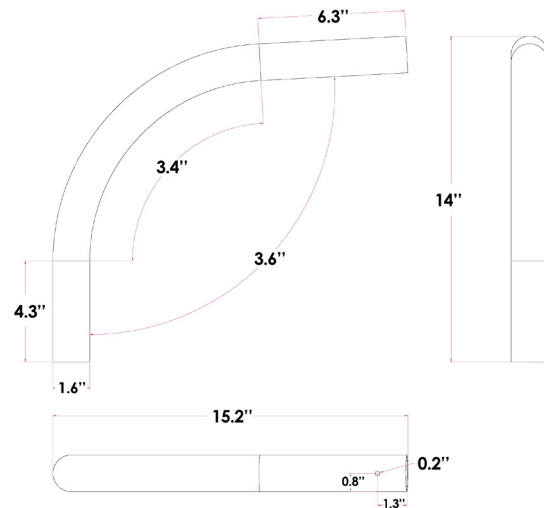

PHOTOMETRICS

40W

60W

ACCESSORIES

Tenon Pole Bracket
L-Pole

J-Box Installation Cover
Available in Silver and Bronze

Tenon Bracket Dimensions

Accessory Model	Accessory Description
BDD-JBX-SLV	Silver J-Box Installation Cover
BDD-JBX-BZ	Bronze J-Box Installation Cover
TN-L-POLE	Pole Installation Tenon Bracket