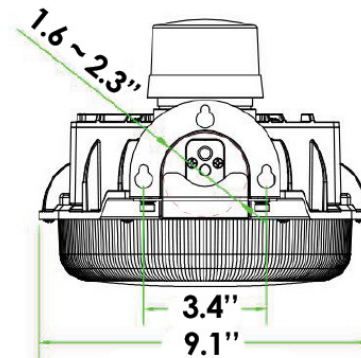

DIMENSIONS

Specs and model numbers are subject to change with or without notice. Customization of product is available.