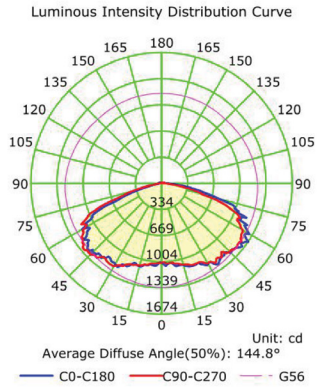

PHOTOMETRICS

40W