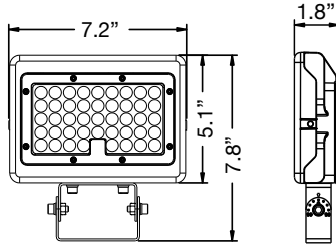

3-CCT & Power Selectable w/ Photocell

Trunnion Bracket - 15W/ 30W

Knuckle Bracket - 15W/30W

Trunnion Bracket - 50W

Knuckle Bracket - 50W

Trunnion Bracket - 80W

Knuckle Bracket - 80W

30W 3-CCT Selectable