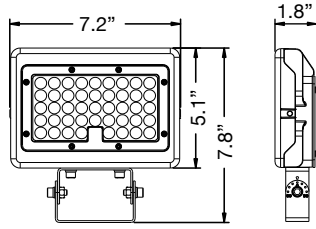

3-CCT & Power Selectable w/ Photocell

Trunnion Bracket - 15W/ 30W

Knuckle Bracket - 15W/30W

Trunnion Bracket - 50W

Knuckle Bracket - 50W

Trunnion Bracket - 80W

Knuckle Bracket - 80W

30W 3-CCT Selectable