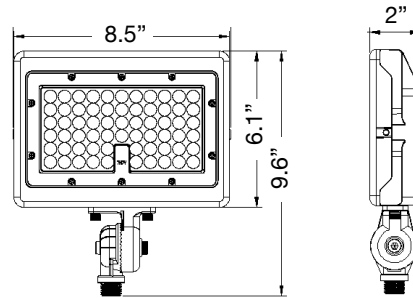

3-CCT & Power Selectable w/ Photocell

Trunnion Bracket - 15W/ 30W

Knuckle Bracket - 15W/30W

Trunnion Bracket - 50W

Knuckle Bracket - 50W

Trunnion Bracket - 80W

Knuckle Bracket - 80W

30W 3-CCT Selectable