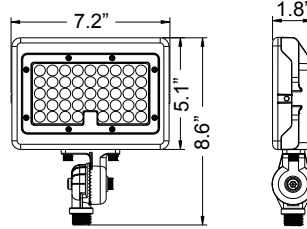

3-CCT & Power Selectable w/ Photocell

Trunnion Bracket - 15W/ 30W

Knuckle Bracket - 15W/30W

Trunnion Bracket - 50W

Knuckle Bracket - 50W

Trunnion Bracket - 80W

Knuckle Bracket - 80W

30W 3-CCT Selectable