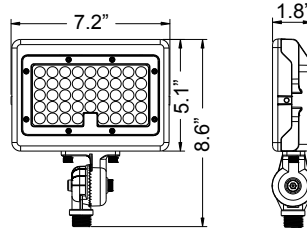

3-CCT & Power Selectable w/ Photocell

Trunnion Bracket - 15W/ 30W

Knuckle Bracket - 15W/30W

Trunnion Bracket - 50W

Knuckle Bracket - 50W

Trunnion Bracket - 80W

Knuckle Bracket - 80W

30W 3-CCT Selectable