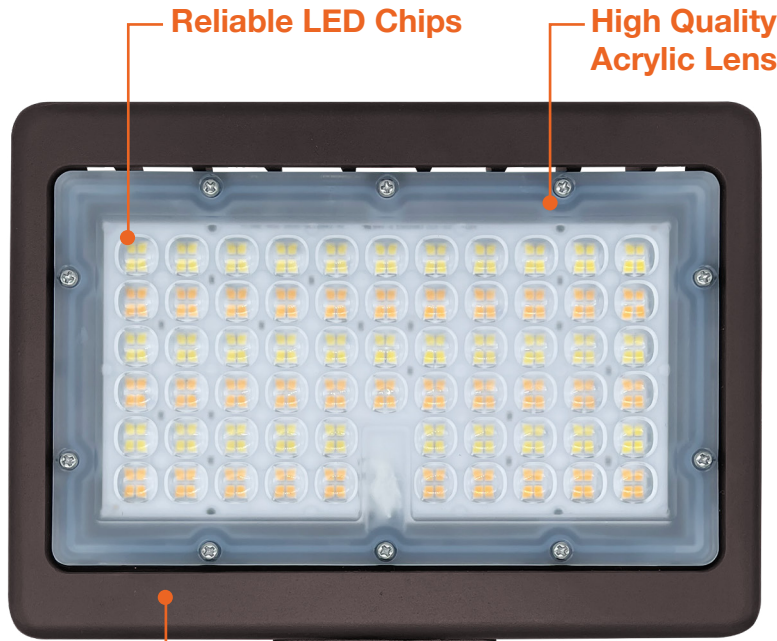

Certifications:

- UL Listed for USA and CA
- DLC Premium Listed
- ROHS Compliant
- Approved for CA T24
- 5 Year Limited Warranty
- FCC CFR 47, GCC Part 15, Subpart B:2017

Series	Finish ¹	Bracket	Photocell
LED-ARL-2P30-TRI 15/30W • 2,100/ 4,200Lm	BZ Bronze	KN 1/2" Knuckle	(blank) No
LED-ARL-2P50-TRI 35/50W • 4,900/ 7,000Lm	WH White	TR Trunion	PC Photocell
LED-ARL-3P80-TRI 60/70/80W 8,400/9,800/11,200Lm	BL ¹ Black GRY ¹ Gray CS ¹ Custom Color		PC Button Photocell

1. Standard quickship is bronze and white. Other colors are custom finishes.

Specs and model numbers are subject to change with or without notice.

FEATURES

Aluminum Die-Cast

Power Select
3-CCT Selectable

M-Line: Mini Area Lights