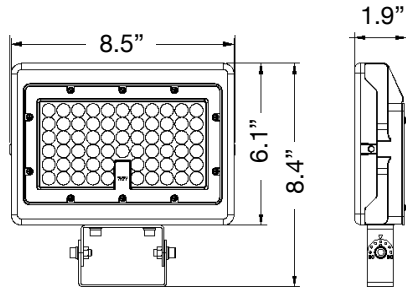

3-CCT & Power Selectable w/ Photocell

Trunnion Bracket - 15W/ 30W

Knuckle Bracket - 15W/30W

Trunnion Bracket - 50W

Knuckle Bracket - 50W

Trunnion Bracket - 80W

Knuckle Bracket - 80W

30W 3-CCT Selectable