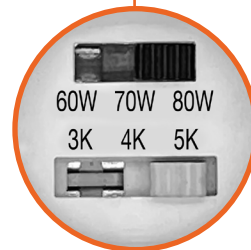

Certifications:

- UL Listed for USA and CA
- DLC Premium Listed
- ROHS Compliant
- Approved for CA T24
- 5 Year Limited Warranty
- FCC CFR 47, GCC Part 15, Subpart B:2017

Series	Finish ¹	Bracket	Photocell
LED-ARL-2P30-TRI 15/30W • 2,100/ 4,200Lm	BZ Bronze	KN 1/2" Knuckle	(blank) No
LED-ARL-2P50-TRI 35/50W • 4,900/ 7,000Lm	WH White	TR Trunion	PC Photocell
LED-ARL-3P80-TRI 60/70/80W 8,400/9,800/11,200Lm	BL ¹ Black GRY ¹ Gray CS ¹ Custom Color		PC Button Photocell

1. Standard quickship is bronze and white. Other colors are custom finishes.

Specs and model numbers are subject to change with or without notice.

FEATURES

Aluminum Die-Cast

Power Select
3-CCT Selectable

M-Line: Mini Area Lights