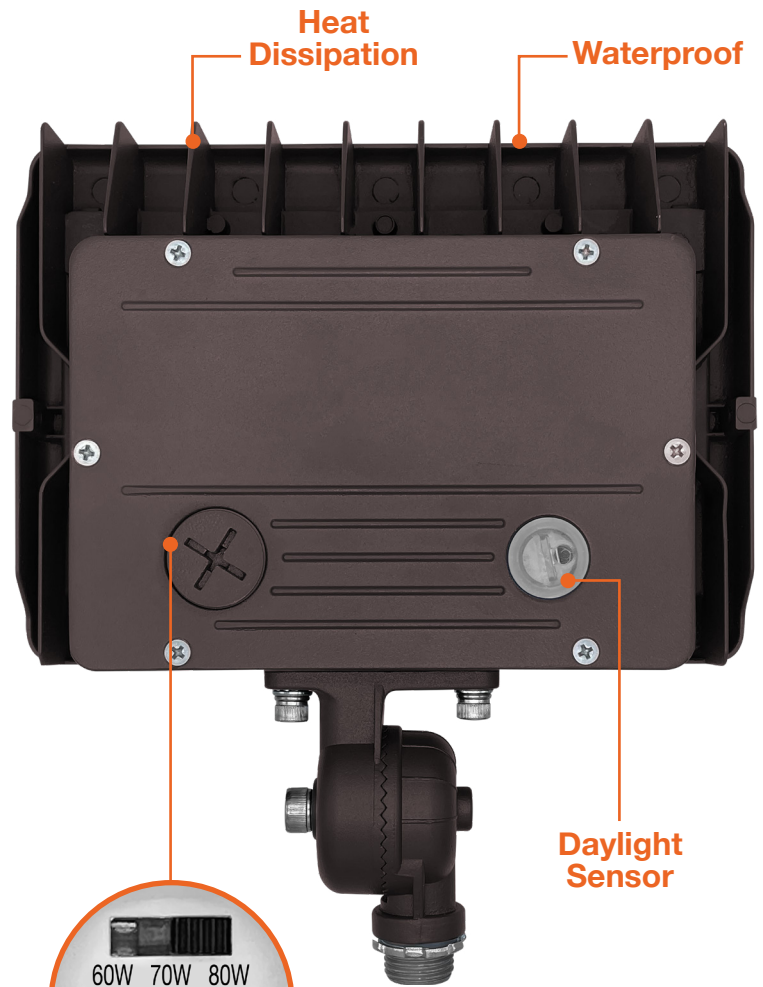

- Sturdy die-cast aluminum housing finished with corrosion free powder coat
- Photocell included on each fixture. Easy disconnect.
- 1.5' STJW 18.3 AWG cable whip included
- Select-n-Switch Technology
- Instant-On to full brightness

Certifications:

- UL Listed for USA and CA
- DLC Premium Listed
- ROHS Compliant
- Approved for CA T24
- 5 Year Limited Warranty
- FCC CFR 47, GCC Part 15, Subpart B:2017

Series	Finish ¹	Bracket	Photocell
LED-ARL-2P30-TRI 15/30W • 2,100/ 4,200Lm	BZ Bronze	KN 1/2" Knuckle	(blank) No
LED-ARL-2P50-TRI 35/50W • 4,900/ 7,000Lm	WH White	TR Trunion	PC Photocell
LED-ARL-3P80-TRI 60/70/80W 8,400/9,800/11,200Lm	BL ¹ Black GRY ¹ Gray CS ¹ Custom Color		PC Button Photocell

1. Standard quickship is bronze and white. Other colors are custom finishes.

Specs and model numbers are subject to change with or without notice.

FEATURES

Aluminum Die-Cast

Power Select
3-CCT Selectable

M-Line: Mini Area Lights