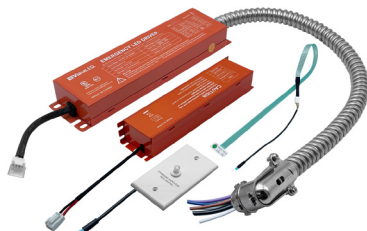

### ACCESSORIES

**Black**  
(-BLK-R)

**White**  
(-WH-SQ)

**Black**  
(-BLK-SQ)

**CUNV-NC-ICAT-7H**  
Universal Pre-Mounting Plate  
13 7/8" x 15 1/8"

**CUNV-JBX-RI-XL**  
7" x 26"

**JBX-EXT**  
6' / 10' / 12' Extension Cable