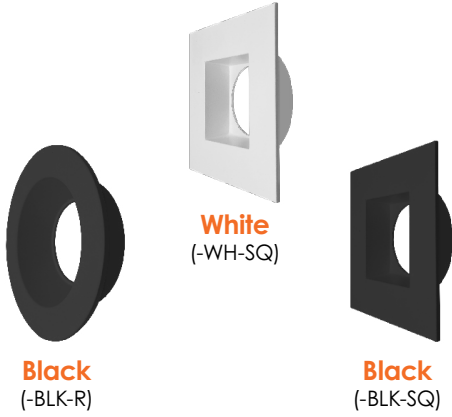

SnapTrim-Line: 3" Regressed Downlights

5-CCT Selectable

ACCESSORIES

Black
(-BLK-R)

White
(-WH-SQ)

Black
(-BLK-SQ)