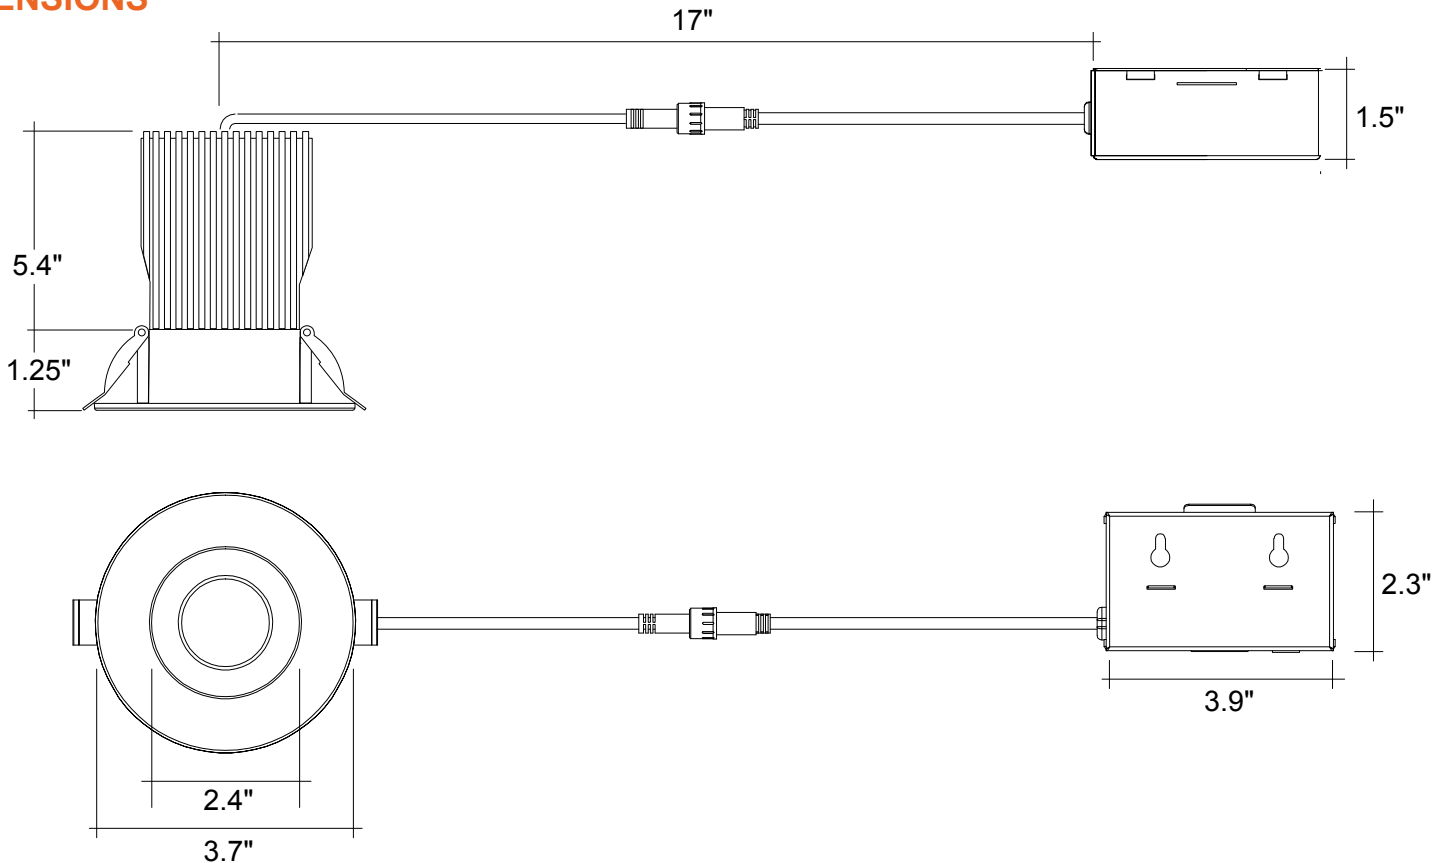

DIMENSIONS