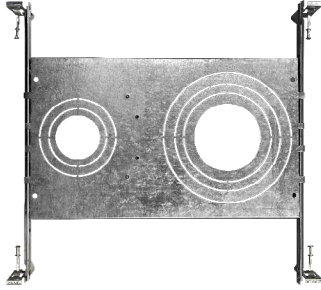

New Construction Plates	Extension Cables	Emergency Backup ¹ (field install)	Optics
CUNV-NC-ICAT-7H Universal Plate with hanging bars (Round fixtures only) CUNV-JBX-RI-XL Universal Rough In Plate Extra long (Round fixtures only)	JBX-EXT-6'-2PIN 6' Extension JBX-EXT-10'-2PIN 10' Extension	LED-EMB-15W -HV-0/10V-2P Up to 14W fixtures LED-EMB-25W -HV-0/10V-2P Up to 24W fixtures	OPTIC-63X22-24D Field Installable 24 Degree Lens for 4" OPTIC-63X22-60D Field Installable 60 Degree Lens for 4"

1. Field installable.
Lasts 90 minutes.

Specs and model numbers are subject to change with or without notice.

FEATURES

360° Rotation

90° Tilt

DIMENSIONS

ACCESSORIES

CUNV-NC-ICAT-7H
Universal Pre-Mounting Plate
13 7/8" x 15 1/8"