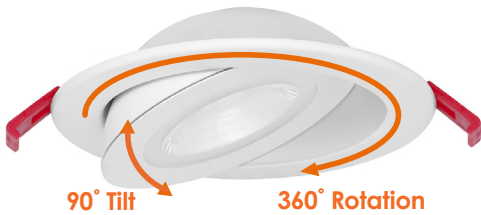

SnapTrim-Line: 4" Floating Gimbal

Canless Series

Canless

Detail Specification:

- IP54 Wet Location Rated
- Beam Angle: 38° standard, other options available
- Chip: COB Chip, R9 >50, CRI >90
- 3 Step MacAdam Ellipses
- Operating Temperature: -40° - 114° F
- Lens: Clear COB
- Average life (L70) of 50,000 hours

Applications:

- General Recessed Lighting
- Residential & Multifamily
- Office and Meeting Rooms
- Education, Healthcare, Retail, Hospitality

Product Information:

- 5-CCT Selectable: 27/30/35/40/50K
- Standard round trim included
- Metal housing and trim for better heat dissipation
- Optional emergency backup available: delivers full lumens in EM mode
- SnapTrim Canless: Spring clips with remote j-box eliminates can

Driver Options:

- 120V Triac Dimmable
- Built in 2.5Kv Surge Protector
- Flicker Free

Mounting & Installation:

- Cut Out Dimension:
- 4": 4-1/4"
- Optional new construction plate available
- This fixture does not fit into a recessed can
- No housing needed in remodel applications, tension clips mount into 1/2" to 1.5" thick ceiling
- Can be removed from below the ceiling for service or replacement
- Pre-wired junction box with circuit wiring built in (3 in/ 3 out)