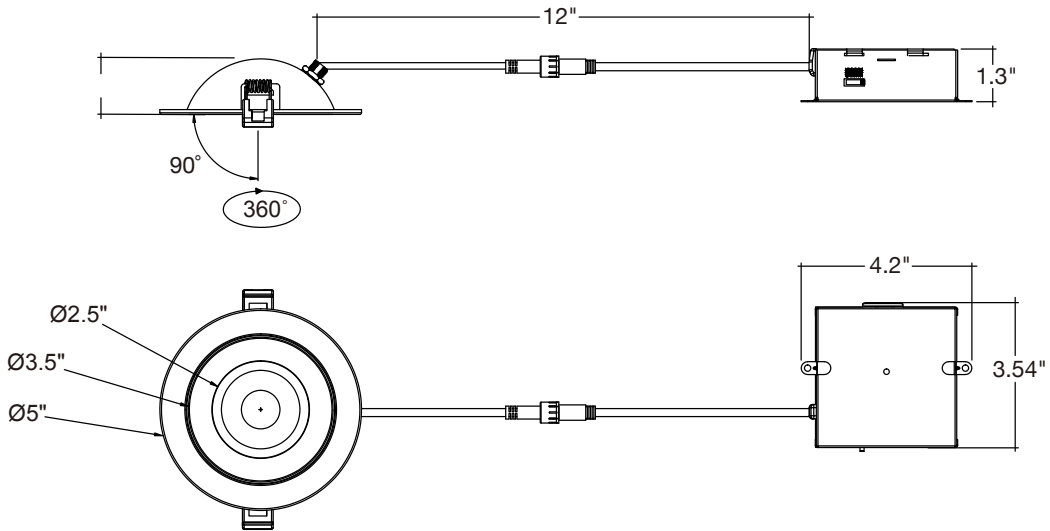

New Construction Plates	Extension Cables	Emergency Backup ¹ (field install)	Optics
CUNV-NC-ICAT-7H Universal Plate with hanging bars (Round fixtures only) CUNV-JBX-RI-XL Universal Rough In Plate Extra long (Round fixtures only)	JBX-EXT-6'-2PIN 6' Extension JBX-EXT-10'-2PIN 10' Extension	LED-EMB-15W -HV-0/10V-2P Up to 14W fixtures LED-EMB-25W -HV-0/10V-2P Up to 24W fixtures	OPTIC-63X22-24D Field Installable 24 Degree Lens for 4" OPTIC-63X22-60D Field Installable 60 Degree Lens for 4"

1. Field installable.
Lasts 90 minutes.

Specs and model numbers are subject to change with or without notice.

FEATURES

360° Rotation

90° Tilt

DIMENSIONS

ACCESSORIES

CUNV-NC-ICAT-7H
Universal Pre-Mounting Plate
13 7/8" x 15 1/8"