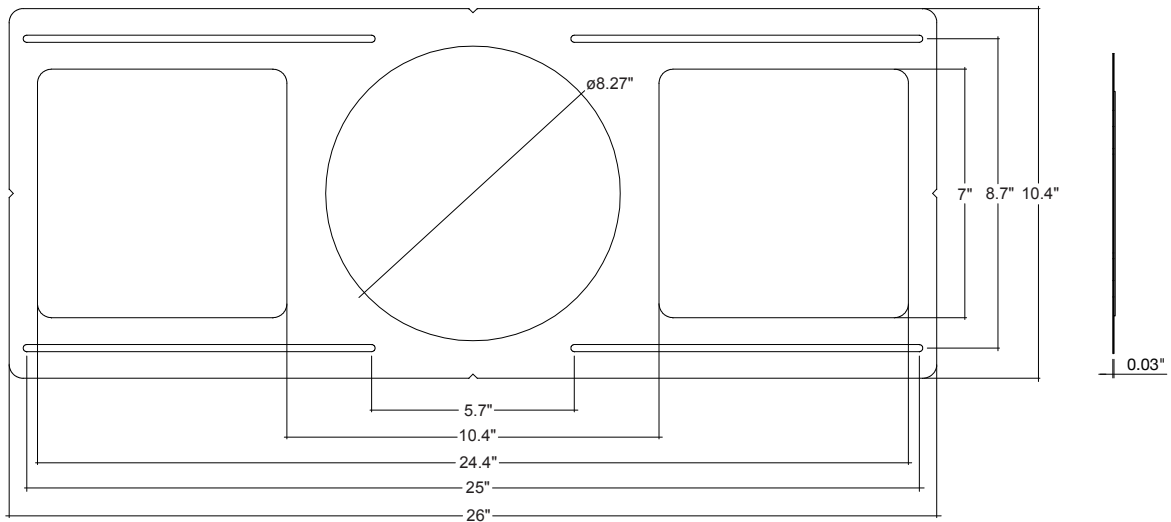

8" Rough In Plate

C8-JBX-RI
8" Rough In Plate

Specs and model numbers are subject to change with or without notice. Customization of product is available.