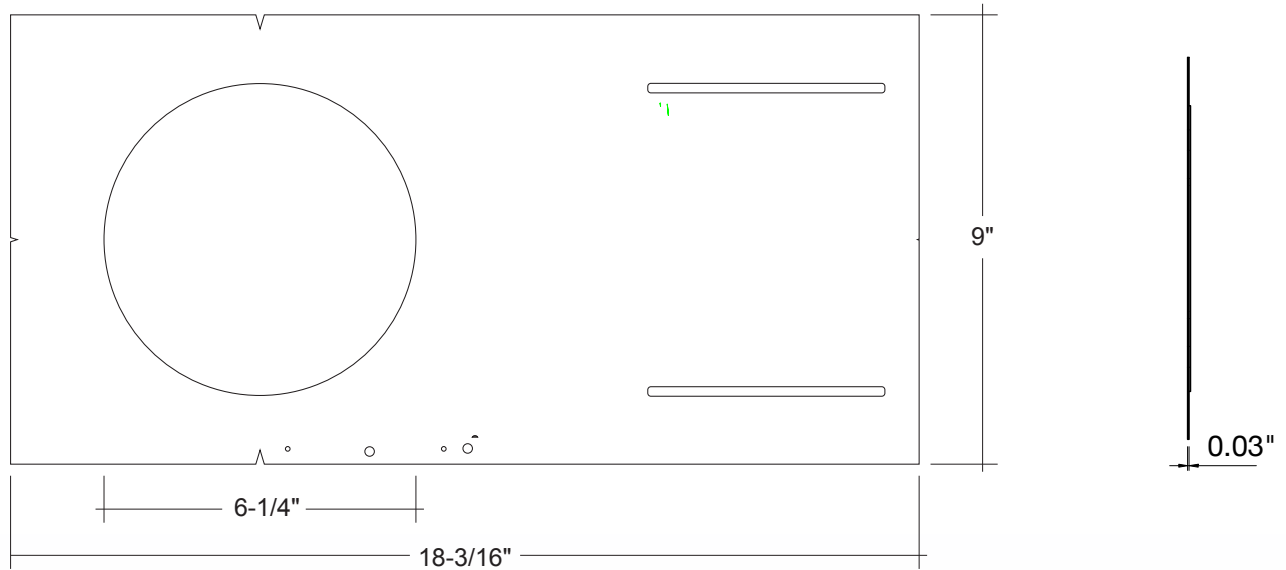

# 6" Rough In Plate

**C6-JBX-RI**  
6" Rough In Plate

*Specs and model numbers are subject to change with or without notice. Customization of product is available.*