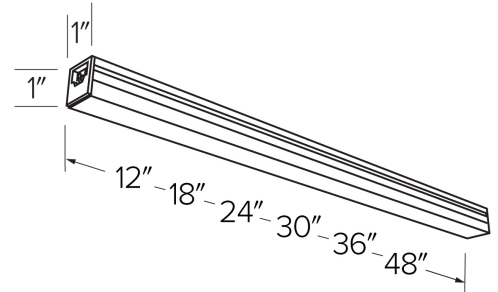

Specifications

Wattage	5W - 20W
Lumens	300 lm - 1200 lm
Voltage	120V
Color Temp.	3000K
CRI	90+

Product Numbers

Item	Description	Lumens	CCT	Watts	Voltage	Finish
EUD3230W	12"	300 lm	3000K	5W	120V	All White
EUD3330W	18"	500 lm	3000K	8W	120V	All White
EUD3430W	24"	600 lm	3000K	10W	120V	All White
EUD3530W	30"	720 lm	3000K	12W	120V	All White
EUD3630W	36"	900 lm	3000K	15W	120V	All White
EUD3730W	48"	1200 lm	3000K	20W	120V	All White