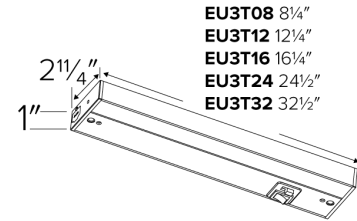

Specifications

Wattage	6W - 18W
Lumens	360 lm - 1100 lm
Voltage	120V
Color Temp.	2700K, 3000K, 3500K
Lamp Type	LED

Options

White

Dimensions

Product Numbers

Item	Description	Lamp type	Lumens	CCT	Watts	Voltage	Finish
EU3T08W	8" Length	LED	360 lm	2700K, 3000K, 3500K	6W	120V	All White
EU3T12W	12" Length	LED	485 lm	2700K, 3000K, 3500K	8W	120V	All White
EU3T16W	16" Length	LED	610 lm	2700K, 3000K, 3500K	10W	120V	All White
EU3T24W	24" Length	LED	850 lm	2700K, 3000K, 3500K	14W	120V	All White
EU3T32W	32" Length	LED	1100 lm	2700K, 3000K, 3500K	18W	120V	All White

Product Number Builder

Example: **EU3T08W**

Lotus 2™ Undercab. Bar

Length

Finish

EU3T

- 08** 8 in
- 12** 12 in
- 16** 16 in
- 24** 24 in
- 32** 32 in

W All White