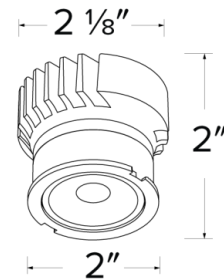

Specifications

Color Temp.	1800K - 4000K - 2700K - 6500K
Lamp Type	LED
Beam Angle	38°
CRI	95
Wet Location	UL Listed w/Wet Location Trims
Damp Location	UL Listed

Dimensions

Technical Details

Optics: PC lens diffuses light evenly throughout while reducing glare with LED COB technology.