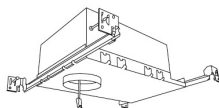

Compatible Products

For use with **Koto™** Architectural LED Light Engine

2" Koto™ Architectural Recessed Housings

2" Shallow Maximum Adjustability ICA Housing
1000 lm (14.7W) w/ELK19 Series Module
1200 lm (14.7W) w/ELK21 Series Module
Shallow New Construction

CAT NO.	SPECIFICATIONS
E2LK34ICA	120V - Triac/ELV
E2LK35ICAD	120/277V - 0-10V/Triac/ELV