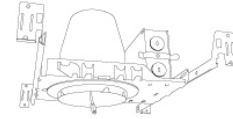

4" Standard ICA Housing
750 lm (11.8W) w/ELK19 Series Module
950 lm (11.8W) w/ELK21 Series Module
New Construction

CAT NO.	SPECIFICATIONS
E4LK47ICA	1250 lm - 120V - Triac/ELV
E4LK48ICAD	1250 lm - 120/277V - 0-10V/Triac/ELV
E4LK78ICA	1500 lm - 120V - Triac/ELV
E4LK79ICAD	1500 lm - 120/277V - 0-10V/Triac/ELV

CAT NO.	SPECIFICATIONS
E4LK98ICA	120V - Triac/ELV
E4LK99ICAD	120/277V - 0-10V/Triac/ELV

CAT NO.	SPECIFICATIONS
E4LK87ICA	120V - Triac/ELV
E4LK87ICA-EM1	Emergency Battery Back-Up
E4LK88ICAD	120/277V - 0-10V/Triac/ELV
E4LK88ICAD-EM1	Emergency Battery Back-Up