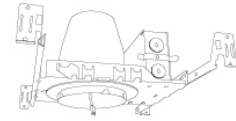

3" Standard ICA Housing
750 lm (10.5W) w/ELK19 Series Module
950 lm (10.5W) w/ELK21 Series Module
New Construction

CAT NO.	SPECIFICATIONS
E3LK53ICA	1250 lm - 120V - Triac/ELV
E3LK54ICAD	1250 lm - 120/277V - 0-10V/Triac/ELV
E3LK84ICA	1500 lm - 120V - Triac/ELV
E3LK85ICAD	1500 lm - 120/277V - 0-10V/Triac/ELV

CAT NO.	SPECIFICATIONS
E3LK76ICA	120V - Triac/ELV
E3LK77ICAD	120/277V - 0-10V/Triac/ELV

CAT NO.	SPECIFICATIONS
E3LK65ICA	120V - Triac/ELV
E3LK65ICA-EM1	Emergency Battery Back-Up
E3LK66ICAD	120/277V - 0-10V/Triac/ELV
E3LK66ICAD-EM1	Emergency Battery Back-Up