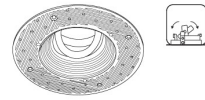

Baffle
ELK434
Finishes:
(W, B, BZ)