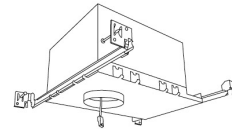

2" Maximum Adjustability ICA Housing
1500 lm (18.9W) w/ELK21 Series Module
Not for use with ELK19 Series Module
High Lumen New Construction

CAT NO.	SPECIFICATIONS
E2LK94ICA	120V - Triac/ELV
E2LK42ICAD	120/27V - 0-10V/Triac/ELV

2" Pex™ Twist-On Trims