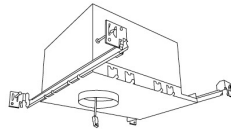

2" Maximum Adjustability ICA Housing
1350 lm (15.7W) w/ELK21 Series Module
Not for use with ELK19 Series Module
New Construction

CAT NO.	SPECIFICATIONS
E2LK41ICA	120V - Triac/ELV
E2LK42ICAD	120/27V - 0-10V/Triac/ELV