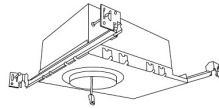

3" Shallow Maximum Adjustability ICA Housing
850 lm (14.7W) w/ELK19 Series Module
1100 lm (14.7W) w/ELK21 Series Module
New Construction