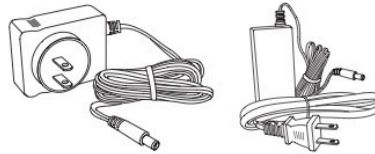

Adaptors

CAT NO.	SPECIFICATIONS
EUDRV18	18W
EUDRV45	45W
EUDRV72	72W