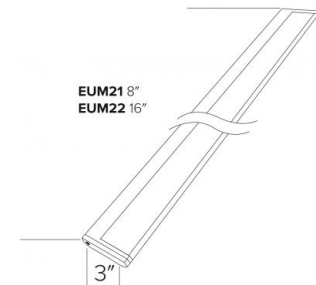

## Features

- Low profile LED Adjustable Undercabinet Light allows beam aiming for highlighting objects.
- High brightness with excellent color rendition.
- 90 ° angle tilt.
- Linkable up to 12ft with easy installation.
- Wall switch dimming, see 24V magnetic drivers under Compatible Products (sold separately).

## Dimensions