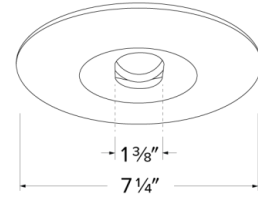

6" Adjustable Slot Aperture Trim for Koto™ Module

Features

- Adjustable Slot Aperture.
- Lamp: Koto™ Module
- Slot: 1 3/8" x 2 1/4".
- O.D.: 8".

Dimensions

Product Numbers

Item	Finish
ELK6420W	All White

Compatible Products