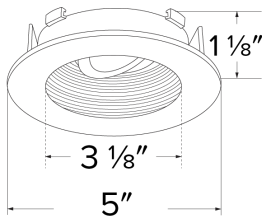

Technical Details

Construction: Diecast aluminum with a powder coated finish.

Installation: Twist-lock design allows for easy mounting onto the Koto™ LED Module. Clips securely mount trim into the housing and keeps ring flush with ceiling.

Lamp: Koto™ LED Module.