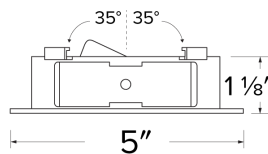

Technical Details

Construction: Diecast aluminum with a powder coated finish.

Installation: Twist-lock design allows for easy mounting onto the Koto™ LED Module. Clips securely mount trim into the housing and keeps ring flush with ceiling.

Lamp: Koto™ LED Module.