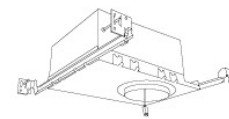

4" R-60 Spray Foam Insulation Housing
New Construction

CAT NO.	SPECIFICATIONS
EL490AJICA	Maximum Adjustability, For use in R60 or Chicago plenum applications