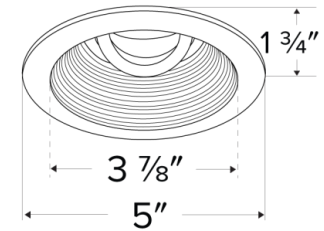

## Features

- Convenient Twist-&-Lock design for ease of installation.
- Diecast construction for lasting quality.
- 5" O.D. - 3 7/8" I.D. - 1 3/4" H
- 35° Adjustability

## Dimensions