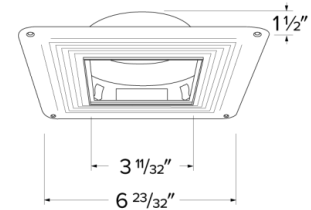

Pex™ 4" Square Adjustable Trimless Smooth Reflector Trim

Pex™ Precision Adjustable die-cast trims with Twist-&-Lock system for easy tool-free installation

Features

- 4" Square Adjustable Trimless Smooth Reflector
- Compatible with EL4SFS (new inventory only)
- Convenient twist-lock design for easy installation
- Damp Location Rated
- Lamp: Koto™ LED Module

Technical Details

Installation: Twist-lock design allows for easy mounting onto the Koto™ LED Module.

Lamp: Koto™ LED Module.

Options

EL4SFS

ELK459