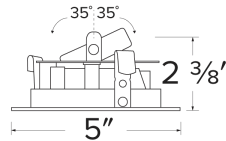

Technical Details

Construction: Diecast aluminum with a powder coated finish.

Installation: Twist-lock design allows for easy mounting onto the Koto™ LED Module.

Lamp: Koto™ LED Module.