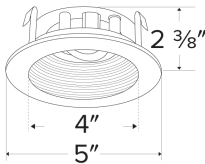

Technical Details

Construction: Diecast aluminum with a powder coated finish.

Installation: Twist-lock design allows for easy mounting onto the Koto™ LED Module.

Lamp: Koto™ LED Module.

Dimensions:

Options