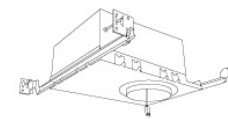

4" R-60 Spray Foam Insulation Housing
New Construction

CAT NO.	SPECIFICATIONS
EL490AJICA	Maximum Adjustability, For use in R60 or Chicago plenum applications