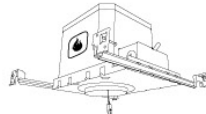

2-Hour Fire Rated 4" ICA Housing
New Construction

CAT NO.	SPECIFICATIONS
EL48FICA	7 1/2" Height, Sound Rated