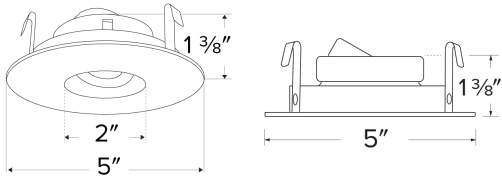

Technical Details

Construction: Diecast aluminum with a powder coated finish.

Installation: Twist-lock design allows for easy mounting onto the Koto™ LED Module.

Lamp: Koto™ LED Module.