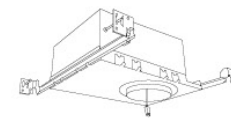

4" R-60 Spray Foam Insulation Housing
New Construction

CAT NO.	SPECIFICATIONS
EL490AJICA	Maximum Adjustability, For use in R60 or Chicago plenum applications