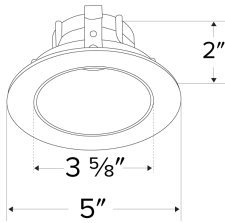

Technical Details

Construction: Diecast aluminum with a powder coated finish.

Installation: Twist-lock design allows for easy mounting onto the Koto™ LED Module.

Lamp: Koto™ LED Module.