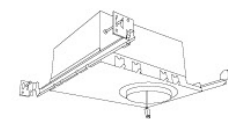

4" R-60 Spray Foam Insulation Housing
New Construction

CAT NO.	SPECIFICATIONS
EL490AJICA	Maximum Adjustability, For use in R60 or Chicago plenum applications