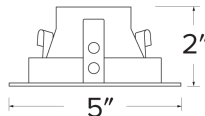

Technical Details

Construction: Diecast aluminum with a powder coated finish.

Installation: Twist-lock design allows for easy mounting onto the Koto™ LED Module.

Lamp: Koto™ LED Module.