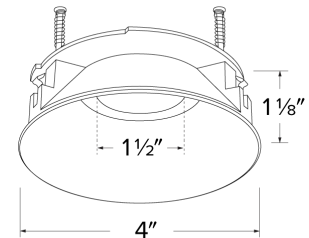

Pex™ 4" Round Trimless Smooth Reflector Trim

Pex™ Precision die-cast trims with Twist-&-Lock system for easy tool-free installation

Features

- 4" Trimless Smooth Reflector (ELK408)
- 4" Trimless Spackle Frame (EL4SFR)
- Fixed Downlight (non-adjustable)
- Convenient twist-lock design for easy installation.
- Lamp: Koto™ LED Module.
- Wet location rated.

Technical Details

Installation: Twist-lock design allows for easy mounting onto the Koto™ LED Module.

Lamp: Koto™ LED Module.

Options

ELK408W - White Ref

ELK408H - Haze Ref

ELK408B - Black Ref

ELK408BZ - Bronze Ref

EL4SFR - Spackle Frame

Dimensions

Product Numbers

Item	Description	Finish
ELK408W	4" Round Trimless Reflector	All White
ELK408H	4" Round Trimless Reflector	Haze
ELK408B	4" Round Trimless Reflector	All Black
ELK408BZ	4" Round Trimless Reflector	All Bronze
EL4SFR	4" Round Trimless Spackle Frame	