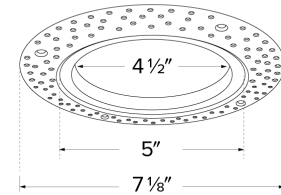

4" Round Flush Mount Trim Adapter

For 4" Pex™ Round Trims

Features

- 4" Round extra thin spackle frame for easy mounting.
- Designed to seamlessly flush trims to ceiling.
- Compatible 4" Pex™ Round trims: **ELK4116, ELK4118, ELK4127, ELK4129, ELK4710, ELK4713, ELK4715** Series Only.

Technical Details

Construction: Extra thin spackle frame.

Installation: Easy mudding.

Compatible Trims: Compatible with 4" Pex Trims.

Lamp: Koto™ LED Module.

Dimensions

Product Numbers

Item	Description
EL4FMR	4" Round Flush Mount Trim Adapter