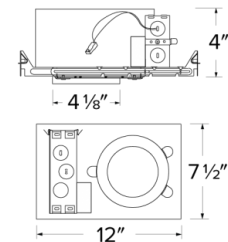

Specifications

Wattage	14.7W
Lumens	850 (ELK19) - 1100 (ELK21) lm
Voltage	120/277V or 120V
Dimmable	Triac/ELV, 0-10V/Triac/ELV
Lamp Type	LED
Power Factor	≥0.95
Damp Location	Listed

Dimensions

Technical Details