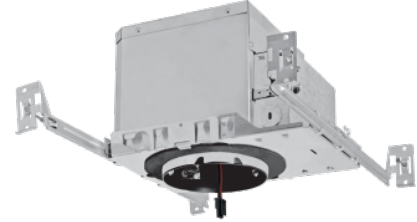

4" Koto™ Architectural Maximum Adjustability High Lumen IC Airtight Housing

Koto™ Architectural High Lumen Housing: 120V (Triac/ELV) or 120/277V (0-10V/Triac/ELV) with optional Emergency Battery Backup. Must be used with Koto™ Architectural LED Light Engines (ELK21 Series Only).

Specifications

Wattage	15.7W - 18.9W
Lumens	1250 lm - 1500 lm
Voltage	120/277V or 120V
Dimmable	Triac/ELV, 0-10V/Triac/ELV
Lamp Type	LED
Power Factor	≥0.95
Damp Location	Listed

Technical Details

Construction: Double Wall IC Rated for direct contact with insulation. For use in IC and Non-IC conditions. Up to 1500 lumens. Housing adjusts in frame to accommodate up to 1 1/2" ceiling thickness. Airtight housing with gasket to restrict airflow in accordance with ASTM E-283 air-tight requirements.

Installation: Designed for ceiling plenums where 2x6 joists or taller are used. High strength hanger bars can easily be nailed to joists. Suitable for T-grid and drop ceiling applications. See installation sheet for detailed information. Emergency Battery Back-up Option requires access from above. For use with ELCO Koto™ Architectural LED Light Engines (ELK21 Series Only)

Junction Box: Positioned to accommodate straight conduit runs. Two 3/4" knockouts, Seven 1/2" trade size conduit knockouts, One 3/8" knockout. Four Pry-out knockout slots for easy romex installation.

Hanger Bars: Pre Installed hanger bars with True Nail easy installation in regular lumber, engineered lumber, and Laminated Beams. Integral T-bar slots for easy installation in T-Bars. Spans up 24" and can be repositioned 90°. Score lines allow for tool-free hanger bar size reduction. Integral leveling flange allows for single-person installation while easily aligning the housings with the joists.