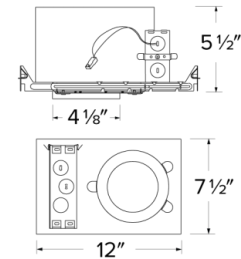

Technical Details

Construction: Double Wall IC Rated for direct contact with insulation. For use in IC and Non-IC conditions. Up to 1500 lumens. Housing adjusts in frame to accommodate up to 1 1/2" ceiling thickness. Airtight housing with gasket to restrict airflow in accordance with ASTM E-283 air-tight requirements.

Installation: Designed for ceiling plenums where 2x6 joists or taller are used. High strength hanger bars can easily be nailed to joists. Suitable for T-grid and drop ceiling applications. See installation sheet for detailed information. Emergency Battery Back-up Option requires access from above. For use with ELCO Koto™ Architectural LED Light Engines (ELK21 Series Only)

Junction Box: Positioned to accommodate straight conduit runs. Two 3/4" knockouts, Seven 1/2" trade size conduit knockouts, One 3/8" knockout. Four Pry-out knockout slots for easy romex installation.

Hanger Bars: Pre Installed hanger bars with True Nail easy installation in regular lumber, engineered lumber, and Laminated Beams. Integral T-bar slots for easy installation in T-Bars. Spans up 24" and can be repositioned 90°. Score lines allow for tool-free hanger bar size reduction. Integral leveling flange allows for single-person installation while easily aligning the housings with the joists.

Electrical: Driver is rated for 120V and 277V input (120/277V). High Efficiency driver with a power factor > 0.95. Access from above required for EM option.

Emergency Battery Pack: Optional 90 minute battery pack available with test indicator switch. Note that double wall housings require Access From Above Ceiling for Battery Maintenance.

Dimmability: 3-in-1 dimming: Triac, ELV and 0-10V dimming in one driver. 0-10V dimming down to 5% with a compatible dimmer. Can be specified with Lutron drivers for 0.1% and 1% dimming. For a full list of dimmers refer to the Dimmer Compatibility List.

Listings: UL Listed for Damp Location and for Wet Location with select trims. UL Listed for Direct Contact with Insulation and Combustible Material. UL Listed for Feed Through.

Product Numbers

Item	Description	Lamp type	Lumens	Watts	Voltage	Dimming
E4LK471CA	4" Koto Architectural Housing	LED	1250 lm	15.7W	120V	Triac/ELV
E4LK481CAD	4" Koto Architectural Housing	LED	1250 lm	15.7W	120/277V	0-10V/Triac/ELV
E4LK781CA	4" Koto Architectural High Lumen Housing	LED	1500 lm	18.9W	120V	Triac/ELV
E4LK791CAD	4" Koto Architectural High Lumen Housing	LED	1500 lm	18.9W	120/277V	0-10V/Triac/ELV