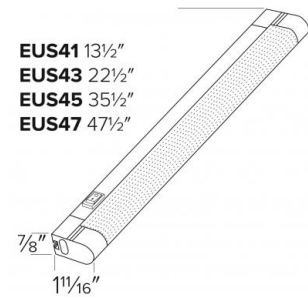

Azalea™ LED Undercabinet Lights

Features

- Slim Line LED Undercabinet Light, white polycarbonate body, ribbed clear acrylic diffuser creates smooth lumen output.
- Linkable up to 24 ft per circuit.
- On/Off switch.
- 5' power cord and plug included
- Mini-connectors for flush unit-to-unit connection included, flush mounting clips.
- 120V AC non-dimmable LED driver.
- ETL listed for dry location.

Specifications

Wattage	5W - 17W
Lumens	370 lm - 1600 lm
Voltage	120V
Color Temp.	4000K
Lamp Type	LED

Dimensions

Product Numbers

Item	Description	Lamp type	Lumens	CCT	Watts	Voltage	Finish
EUS41W	13 1/2"	LED	370 lm	4000K	5W	120V	All White
EUS43W	22 1/2"	LED	640 lm	4000K	8W	120V	All White
EUS45W	35 1/2"	LED	1200 lm	4000K	12W	120V	All White
EUS47W	47 1/2"	LED	1600 lm	4000K	17W	120V	All White

Compatible Products

Azalea™ Undercabinet Light

Accessories

Linking Cable

CAT NO.	SPECIFICATIONS
EUSC6	6" Length
EUSC12	12" Length
EUSC24	24" Length
EUSC36	36" Length

5' Power Cord

CAT NO.	SPECIFICATIONS
EUSPC	5' Length