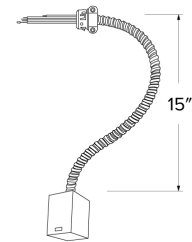

Dimensions