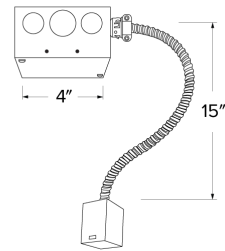

Dimensions

Product Numbers

Item	Description
ELBRMD	Remodel/Retrofit
ELBRMD-EM5	Remodel/Retrofit with Emergency Battery Backup

Product Number Builder Example: ELBRMD

Birch™ Remodel/Retrofit

ELBRMD

Optional

No Battery Backup
-EM5 Emergency Battery Backup