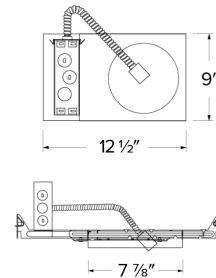

Junction Box: Positioned to accommodate straight conduit runs. 1/2" trade size conduit knockouts and pry-out knockout slots for easy romex installation

Warranty: ELCO Products are built to last. 5-year Limited warranty

Options

Optional Battery Backup

Dimensions

Product Numbers

Item	Description
ELB8PF	New Construction Plaster Frame
ELB8PF-EM5	New Construction Plaster Frame with Emergency Battery Backup

Product Number Builder Example: ELB8PF