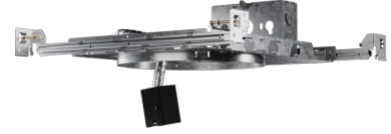

Birch™ 8" New Construction Plaster Frame

Features

- New Construction Plaster frame with hanger bars
- Encased Quick Connect for easy module installation and maintenance
- Optional 90 minutes Emergency Battery Backup

Technical Details

Construction: Constructed from 16 gauge galvanized steel for large architectural applications

Installation: Designed for commercial buildings. Easily installed with included hanger bars. Light engine installed into frame

Junction Box: Positioned to accommodate straight conduit runs. 1/2" trade size conduit knockouts and pry-out knockout slots for easy romex installation

Warranty: ELCO Products are built to last. 5-year Limited warranty