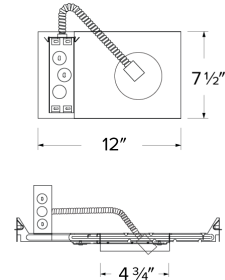

**Junction Box:** Positioned to accommodate straight conduit runs. 1/2" trade size conduit knockouts and pry-out knockout slots for easy romex installation

**Warranty:** ELCO Products are built to last. 5-year Limited warranty

## Dimensions