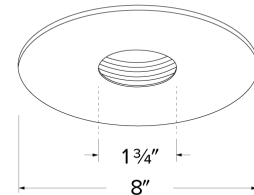

## Features

- Pinhole.
- Lamp: 12V 75W MAX MR16.
- O.D.: 8" - I.D.: 1 3/4"

## Dimensions