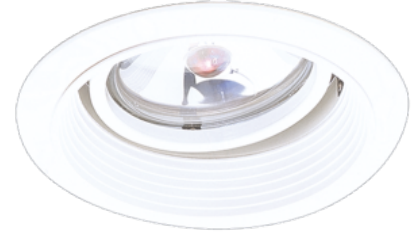

6" Baffle with Adjustable Gimbal Ring Trim

Features

- Baffle with Adjustable Gimbal Ring.
- Lamp: 12V 75W MAX PAR36 or AR111.
- O.D.: 7 1/4".

Options

Black w/White Trim

White

Product Numbers

Item	Finish
EL2575W	All White
EL2575B	Black with White Trim