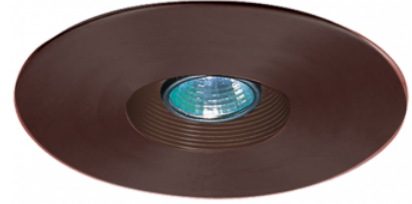

6" Adjustable Baffle Trim

Features

- Adjustable Baffle.
- Lamp: 12V 75W MAX MR16.
- O.D.: 7 1/4".

Technical Details

Construction:

- Meticulously manufactured trim with a powder coated or anodized finish.
- Integral gimbal ring holds lamp and allows for 35° internal adjustability while keeping a flush look on the ceiling.
- Diecast trim ring for durability and lasting quality.
- Baffle helps reduce glare.

Installation: Clips securely mount trim into the housing and keeps ring flush with ceiling.

Compatible Housing: Compatible with 6" Dedicated LED, Line Voltage and Low Voltage Housings.

Lamp: Compatible with LED and non-LED GU5.3 BiPin, GU10 and PSA37.

Options

Black w/White Trim

White

Bronze

Product Numbers

Item	Finish
EL2533BZ	All Bronze
EL2533W	All White
EL2533B	Black with White Trim

Product Number Builder Example: EL2533BZ

6" Adjustable Baffle Trim